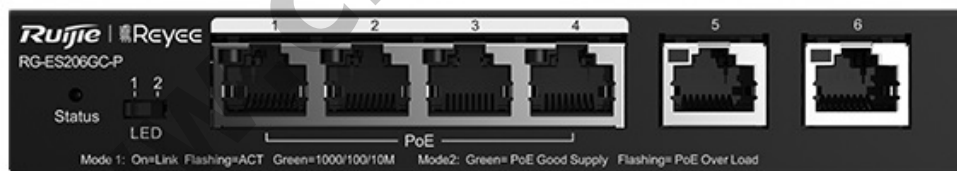

# RG-ES206GC-P 6-Port Gigabit Smart Cloud Managed PoE Switch

**Kode** : RG-ES206GC-P

**Brand** : Discontinued

**Jenis** : Discontinued

**Harga** : Rp 688.000,00

RG-ES206GC-P with 6-Port Gigabit Smart Cloud Managed PoE Switch. Enterprise, Hospitality, Factory, Education, Retails, Surveillance, etc.

**Produk ini merupakan produk Fix Price. Pembelian produk tidak dapat menggunakan diskon apapun.**

Penawaran Harga Spesial

 **08112039555**

- 6-Port gigabit cloud managed switch with 4 PoE+ ports
- Cost-Effective Smart Cloud Managed Switches
- IP Camera Recognition, Unique Value for CCTV Network
- Automatic Loop Prevention Ensures Service Continuity
- Lifetime management on Ruijie Cloud at anytime anywhere

## Specification

<b>Model</b>	RG-ES206GC-P
<b>Ports</b>	6 x 10/100/1000Base-T, 4 x PoE+ ports
<b>Switching capacity</b>	12 Gbps

<b>MAC address table</b>	2000
<b>Fan</b>	Fanless
<b>Dimensions (W x D x H)</b>	148 mm x 78 mm x 26 mm
<b>MTBF</b>	> 200,000
<b>PoE</b>	54W, IEEE 802.3at / IEEE 802.3af
<b>Max. PoE budget</b>	54W
<b>Forwarding rate</b>	7.44 Mpps
<b>Maximum VLAN</b>	16
<b>Port surge</b>	4 kV
<b>Power consumption</b>	≤ 60W
<b>Power supply</b>	54V DC adapter, 1.1A
<b>Operating temperature</b>	0°C to 40°C
<b>Operating humidity</b>	10% to 90% RH