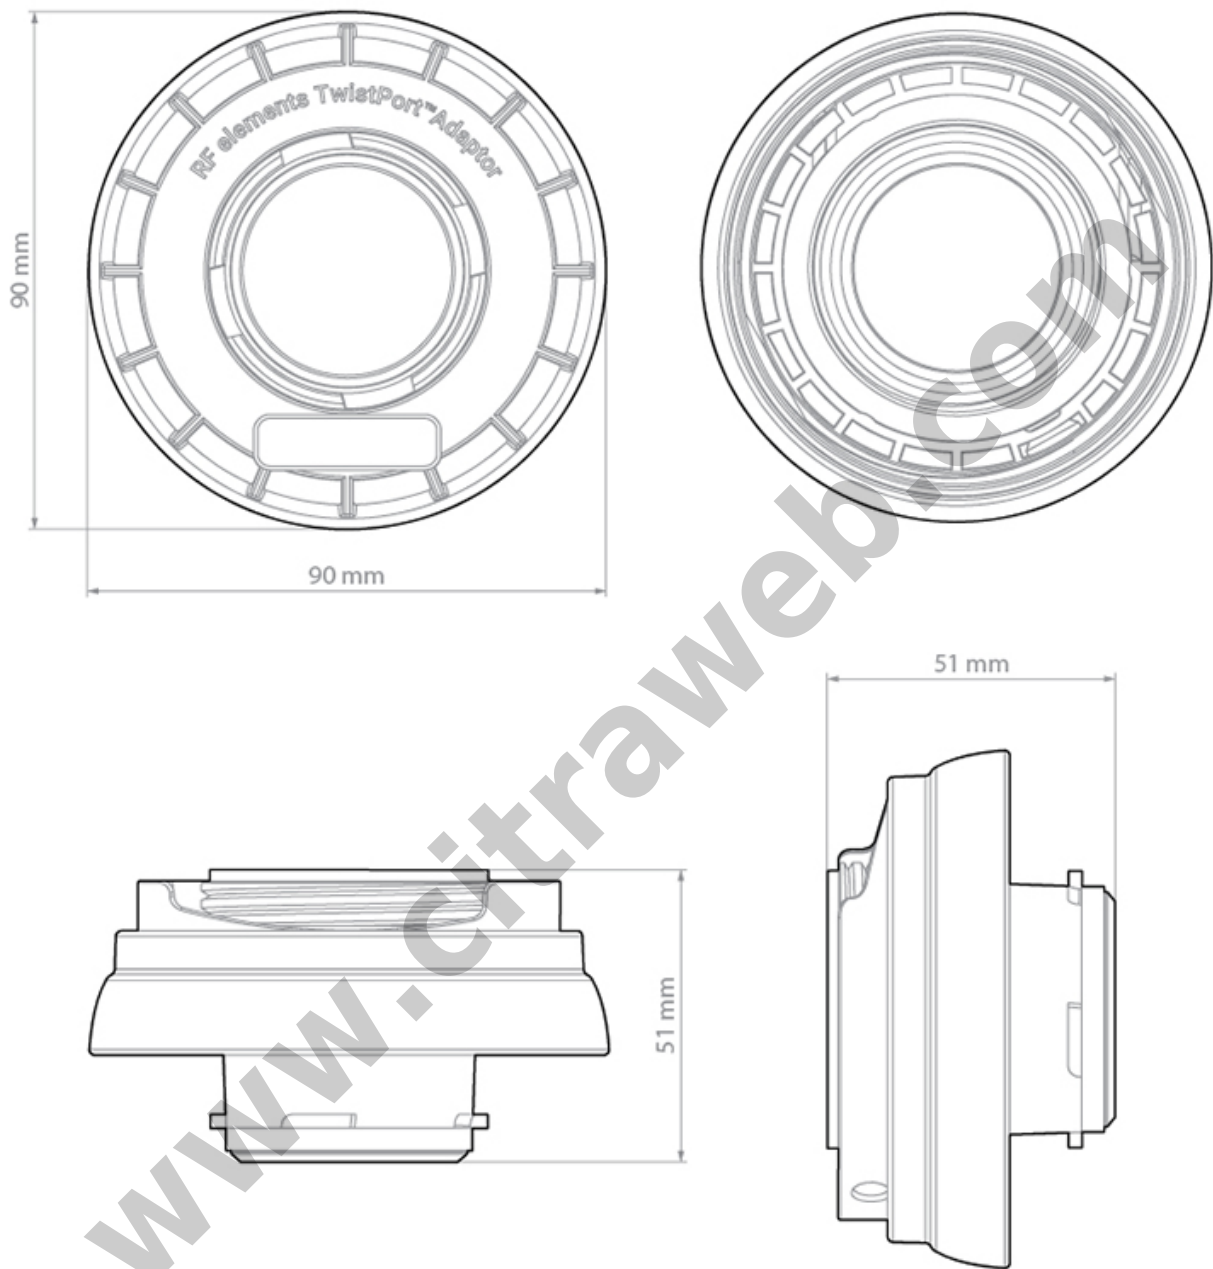

TwistPort Adaptor for Mimosa WG RF ELEMENTS

Kode : TPA-AMU

Brand : RF elements

Jenis : Wireless Antenna

Harga : Rp 410.000,00

Rp 550.000,00

The TwistPort Adaptor for Mimosa WG makes the radio compatible with all TwistPort Antennas. TwistPort Adaptors are equipped with our original quick-locking waveguide port. With the Mimosa WG TwistPort Adaptor, you can easily switch between H/V and dual slant polarization setup.

Penawaran Harga Spesial

 08112039555

www.citraweb.com

www.citraweb.com

Antenna Connection	TwistPort - Quick Locking Waveguide Port
Materials	Insert - Aluminium Alloy
	Adaptor - UV stabilized and weather resistant ABS plastic
Flame Rating	UL 94 HB
Temperature	-40°C to +60°C (-40°F to +140°F)
Wind Survival	160 km/h
Weight	0.15 Kg / 0.3 lbs - single unit
	0.18 Kg / 0.4 lbs - single unit incl. package
	19.2 Kg / 42 lbs - carton (100 units)
Single Unit	Retail Box: 109 × 98 × 54 mm
COMPATIBLE WIRELESS PLATFORMS	
RF elements	any TwistPort Antenna
Mimosa Networks	C5x, B5x