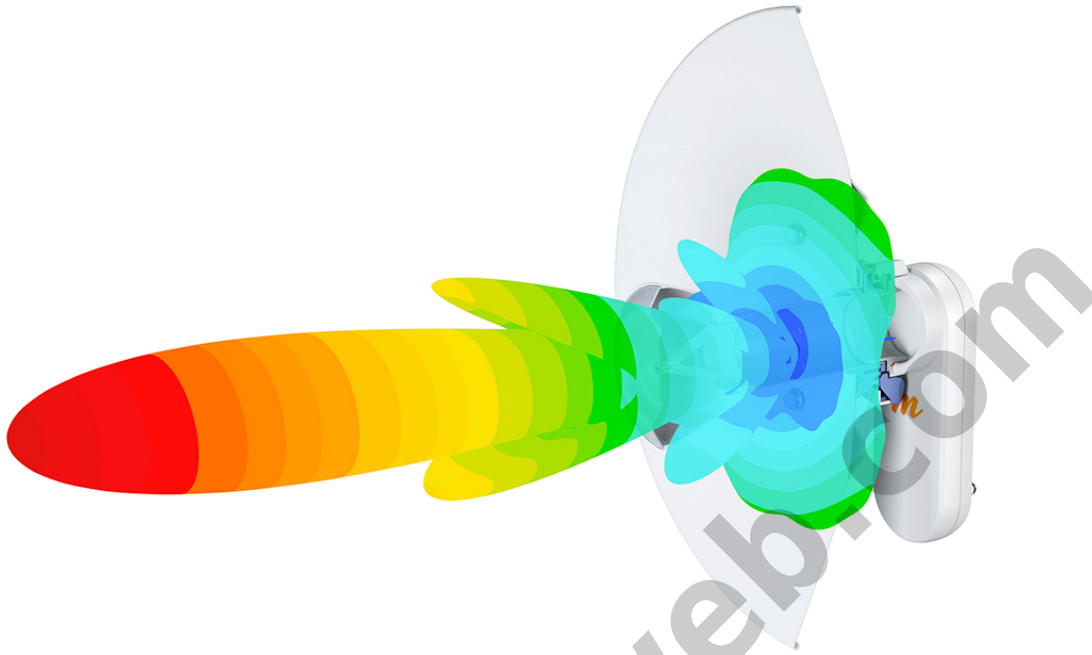

Penawaran Harga Spesial

 08112039555

Versatile CPE Antennas

StarterDish™ UM are parabolic dish antennas with high directivity designed for CPE deployment scenarios. The StarterDish™ UM is a convenient and affordable antenna series providing wide range of footprint, gain, and connectivity options.

Beam Performance

StarterDish™ UM antennas are designed for the best possible performance having minimized side lobes, enabling their deployment as CPE antennas in high interference environment.

Balanced Gain for Both Polarizations