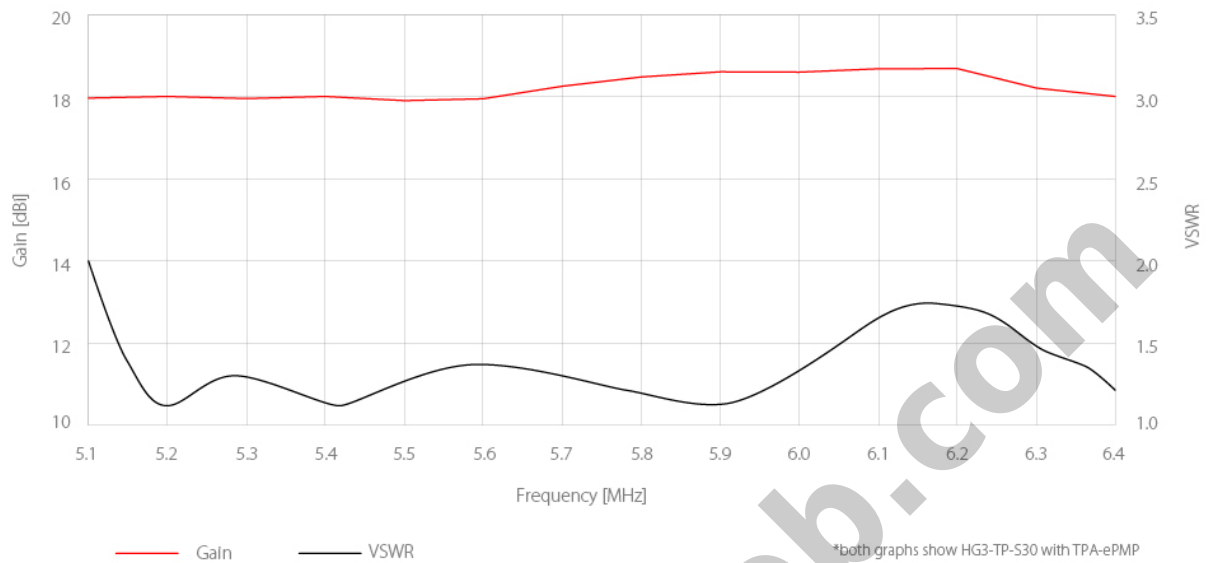

Cambium Networks™
ePMP™ 3000L AP

Market Leading Performance

TwistPort™ Adaptors cover an ultra-wideband spectrum of 5180-6400 MHz and perform with superb efficiency and great VSWR.

Specifications :

Antenna Connection	TwistPort™ - Quick Locking Waveguide Port
Radio Connection	2x Slide-On RP-SMA
Materials	Insert - Aluminium Alloy
	Adaptor - UV stabilized and weather resistant ABS plastic
Flame Rating	UL 94 HB
Temperature	-40°C to +60°C (-40°F to +140°F)
Wind Survival	160 km/h
Weight	0.4 Kg / 0.9 lbs - single unit
	0.5 Kg / 1.1 lbs - single unit incl. package
	11.2 Kg / 24.7 lbs - carton (20 units)
Single Unit	Retail Box: 13 x 12 x 13.5 cm
Frequency Range	5180 - 6400 MHz
Polarization	Dual Linear H + V