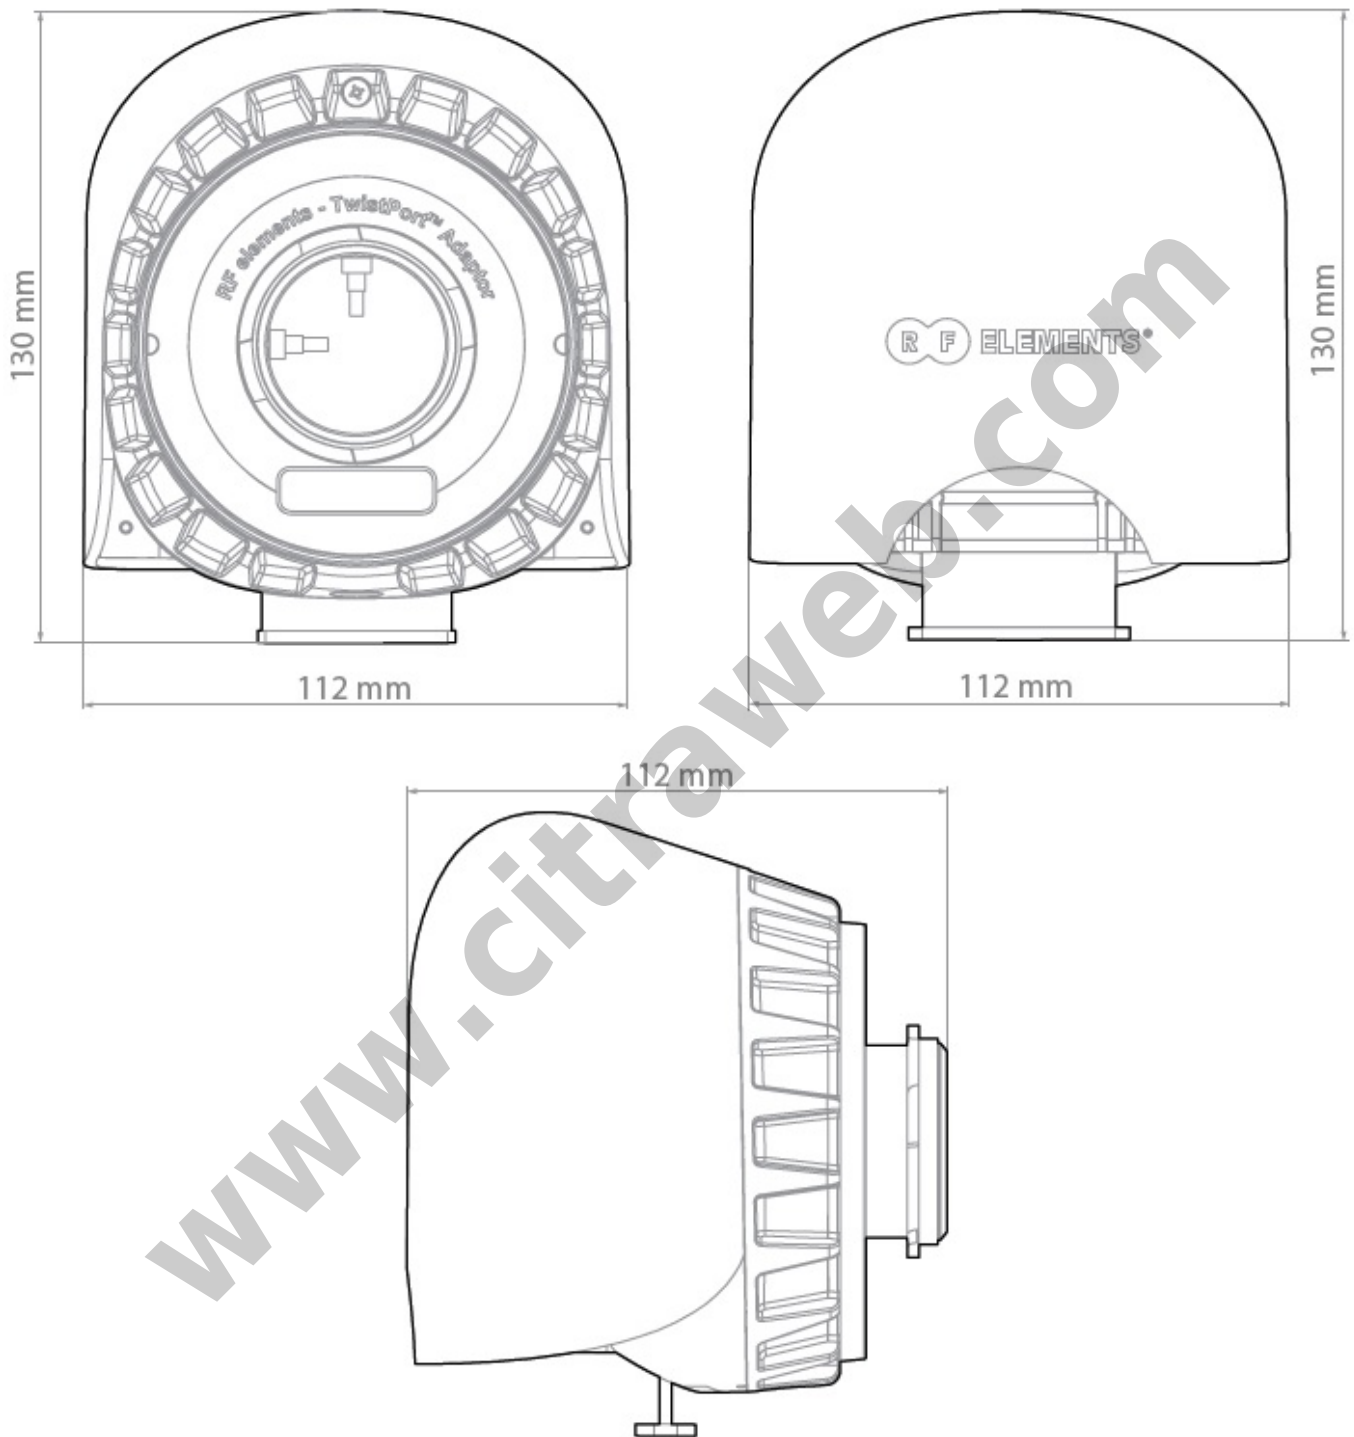

[Download DataSheet](#)

[Download UserGuide](#)