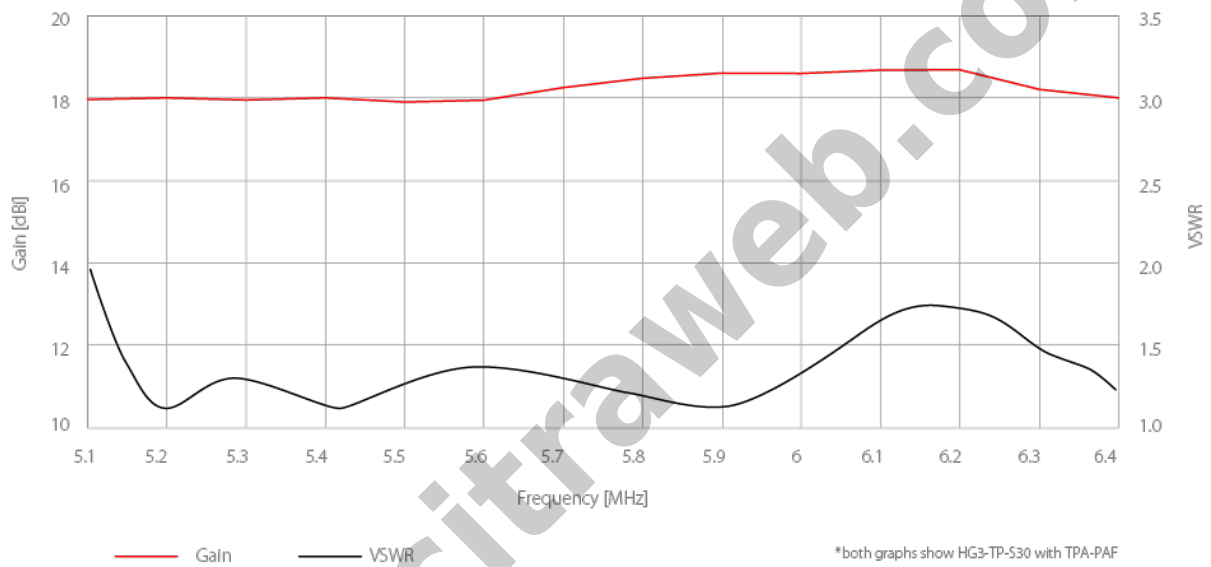

Market Leading Performance

TwistPort™ Adaptors cover an ultra-wideband spectrum of 5180-6400 MHz and perform with superb efficiency with very well managed VSWR.

Easy Installation

We are the Champions of Easy. Check out yourself: