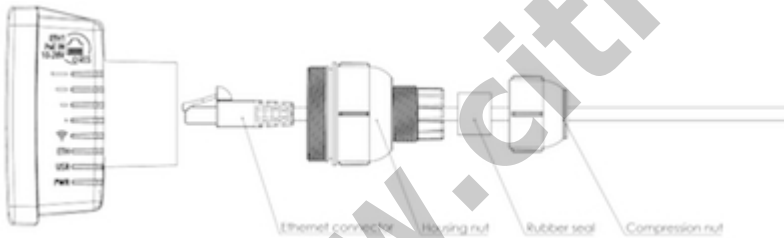

Using a dish of up to 100cm in diameter, it is possible to obtain antenna amplification of up to 33dBi. The device comes preinstalled with RouterOS and is ready to use.

**Assembly :**

**Detail Barang:**

- Routerboard RBLDFG-5acD
- 1 port ethernet (1 untuk PoE)
- Power Adaptor 24 V
- Gigabit Power over Ethernet Spliter

Spesifikasi RBLDFG-5acD	
Product Code	RBLDFG-5acD
Architecture	ARM
CPU	IPQ-4018 716 MHz 4 Core
Current Monitor	No