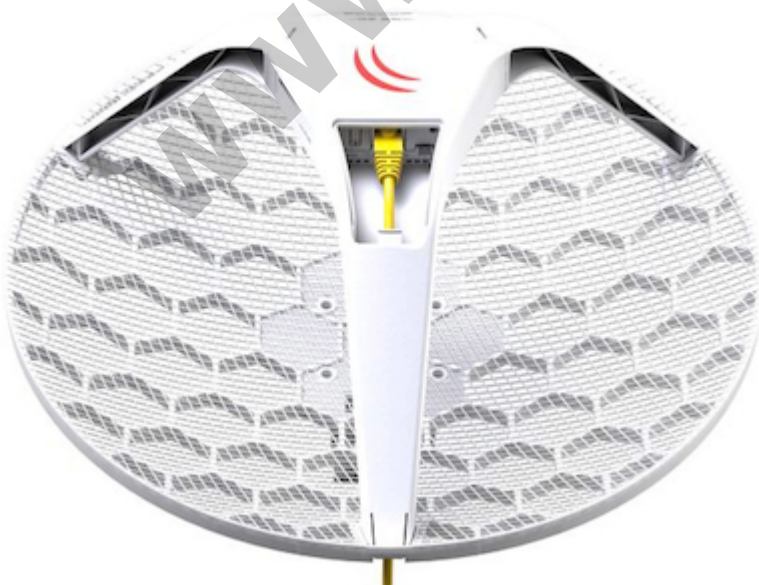

Embedded Wireless LHG XL HP5

Kode : RBLHG-5HPnD-XL

Brand : Mikrotik

Jenis : Wireless Outdoor

Harga : Rp 1.650.000,00

Produk Mikrotik variant terbaru yang menggabungkan Antenna Grid Outdoor gain besar dengan RouterBoard yang memiliki banyak fitur. Mengutamakan gain antenna besar yang bisa digunakan di link wireless lebih jauh dari produk lain, siap digunakan di jaringan wireless backbone Anda.

Penawaran Harga Spesial

 **08112039555**

The Light Head Grid (LHG) is a compact and light wireless device with an integrated dual polarization grid antenna at a revolutionary price. It is perfect for point to point links or for use as a CPE at longer distances. Several models are available with standard power, high power and even the XL with a higher gain and larger grid.

The grid design ensures protection against wind, and the fact that the antenna element is built into the wireless unit means no loss on cables.

Antenna Specification :

Operating frequency : 5150 - 5875 MHz
 Antenna gain : 27 +/- 0.5 dBi
 Antenna beam width : 6.4°
 Cross polar : 15 dBi
 Port to port isolation : 23 dB
 Front to back ratio : 25 dB

Detail Barang:

- Routerboard RBLHG-5HPnD-XL dengan outdoor Grid Antenna 5Ghz 27dbi
- 1 port ethernet (1 untuk PoE)
- 24V 0.38 A Power adapter
- Power over Ethernet Injector
- 2 pcs metal ring
- K-LHG kit