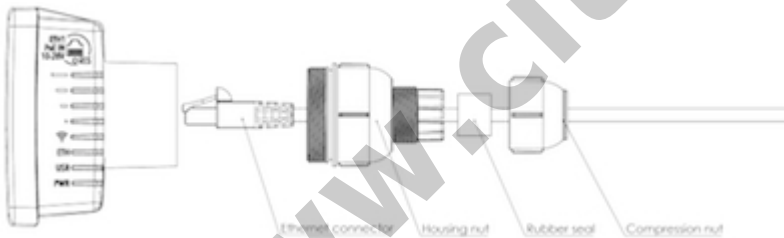

***Spesifikasi perangkat dijual bisa berbeda dengan yang ditampilkan karena menyesuaikan dengan regulasi di Indonesia.**

Penawaran Harga Spesial

 **08112039555**

The LDF (Lite Dish Feed) is an outdoor wireless system with a built in antenna, meant to be installed on satellite offset dish antennas. The dish will act as a reflector, amplifying the signal.

This means you can use any available satellite TV dish with an offset mount to quickly deploy powerful long range wireless links. The offset mount is universal at 40mm diameter, and the LDF can easily be placed inside it. Since the LDF itself is a tiny little package, it makes shipping and deployment simple and low cost.

Using a dish of up to 100cm in diameter, it is possible to obtain antenna amplification of up to 33dBi. The device comes preinstalled with RouterOS and is ready to use.

Assembly :

Detail Barang:

- Routerboard RBLDF-5nD
- 1 port ethernet (1 untuk PoE)
- Power Adaptor 24 V
- Power over Ethernet Splitter