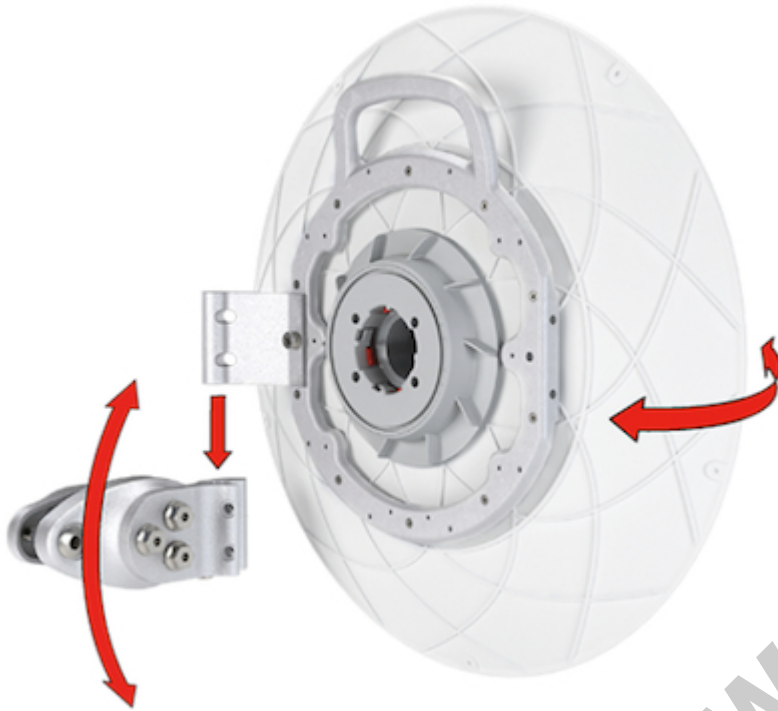

Paket ini hanya terdiri dari unit antenna saja belum termasuk wireless Access Point.

Penawaran Harga Spesial

 08112039555

UltraDish™ TP 380

UltraDish™ TP 380's are designed for CPE or PtP connections. The antenna reflector is made of die-cast aluminum to ensure a very uniform shape. Our virtually lossless TwistPort™ connector guarantees easy radio deployment and maintenance.

Antenna installation is extremely easy and ensures rapid deployment for large scale projects. Our innovative antenna mount fits a wide range of pole diameters and can be easily swapped for right or left side mounts. A single HEX tool is all you need to perform your installation.

Suppressed sidelobe radiation reduces interferences and enables installation in areas with high noise levels. The gain of UltraDish TP antennas is achieved by focusing the signal delivered via the TwistPort waveguide connector. UltraDish TP 380 provides a 24dBi gain and an 8° (-3dB) beamwidth.

COMPATIBLE WIRELESS PLATFORMS : any TwistPort™ Adaptor with TwistPort™ connector
any SIMPER™ Radio with TwistPort™ connector

PERFORMANCE :

Gain : 24 dBi

Azimuth Beam Width -6 dB : H 12° / V 12°

Elevation Beam Width -6 dB : H 12° / V 12°