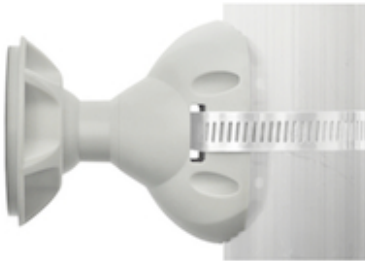

## NanoBracket NBE-M5-16 RF ELEMENTS

**Kode** : NB-M5-16

**Brand** : RF elements

**Jenis** : Wireless Antenna

**Harga** : Rp 10.000,00

~~Rp 120.000,00~~

NanoBracket® for NBE-M5-16 offers a 3-axis positioning system based on the 4th generation of our patent-pending ball hinge. NanoBracket® for NBE-M5-16 enables precise and easy adjustment of the AP in azimuth, elevation and rotation to eliminate a potential mismatch loss and to achieve the best RF performance of the MiMo link.

Penawaran Harga Spesial

 08112039555

NanoBracket® is made of outdoor resistant ABS and stainless steel hardware. NanoBracket® for NBE-M5-16 is an excellent upgrade from the wimpy mount you get with your NanoBeam®.

**COMPATIBLE WIRELESS PLATFORMS** : Ubiquiti Networks™ NanoBeam® M5-16

**PACKAGE CONTENTS :**

Bracket Body

Screw 3,5 x 45 mm (4 pcs)

Wall Plug (4 pcs)

*\* Harga, spesifikasi, dan ketersediaan bisa berubah dan tidak mengikat*