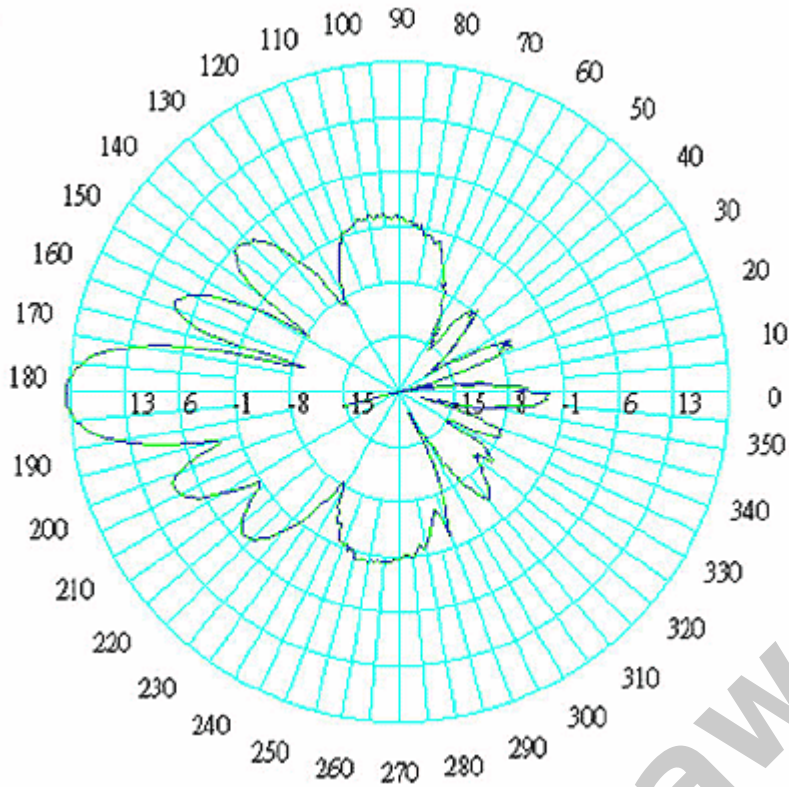

**Embedded Antenna & Enclosure Specifications:**

- **Frequency:** 5400-5850MHz
- **Antenna Gain:** 20 dbi
- **VSWR:** 1.5:1
- **Impedance:** 50 Ohm
- **Operating Temperature:** -45 to 80 deg C
- **Beam Width (H):** 18 Deg
- **Beam Width (V):** 18 Deg
- **Dimmentions (outer):** 280mm (L) x 265mm (w) x 95mm (d)
- **Weight:** 2.85 kg