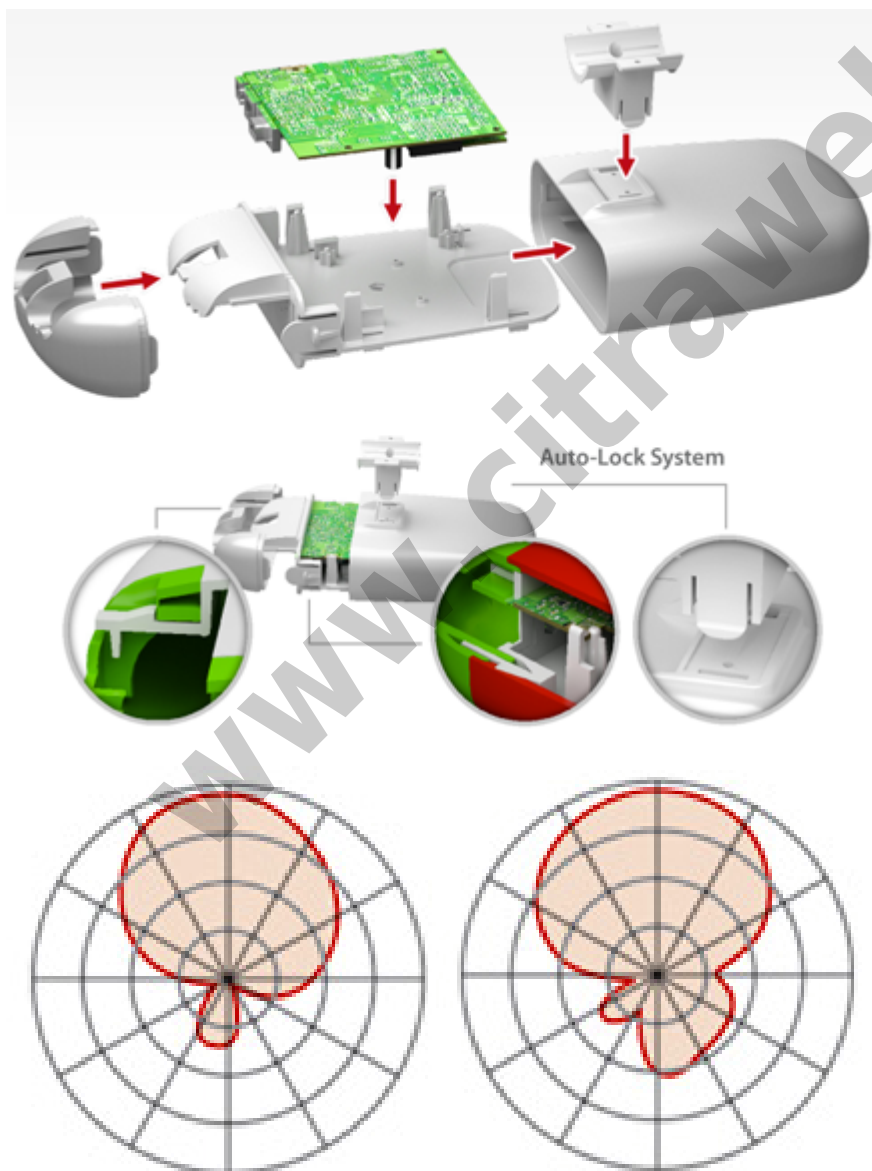

Spesifikasi Antenna:

2.4 GHz - 9 dBi MiMo dual polarization antenna

Freq. range: 2412~2472 MHz

Beam angle: 58°/61°

VSWR: ≤1,5

Petunjuk Instalasi: