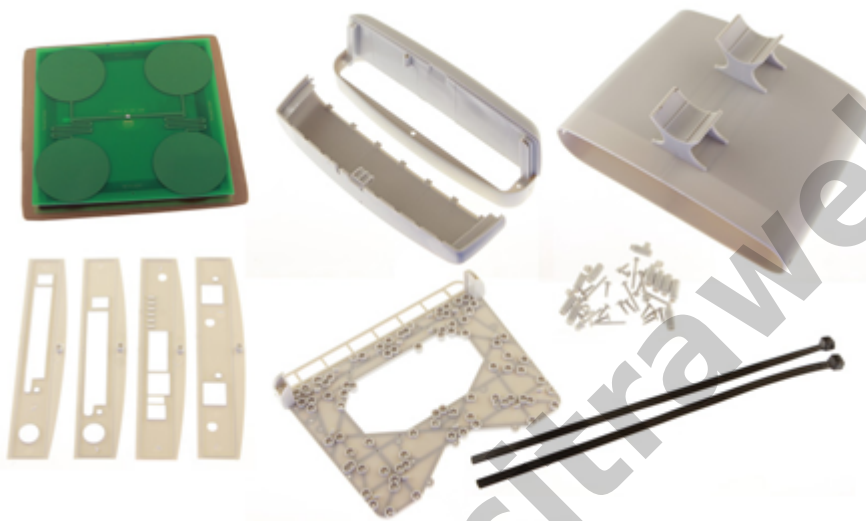

Weather resistance

StationBox® is designed to perfectly resist weather anywhere on our planet. It is made of durable ABS plastic, which is though in large temperature ranges and is stabilized to resist ultra-violet (UV) rays. All metal parts are made of aluminium.

StationBox® is not IP rated enclosure, but is designed to resist any kind of weather - rain, sunshine, snow, ice, low or high temperature, low or high air humidity. Our philosophy of weather resistance is different from having perfectly sealed box. We allow air to gently circulate in- and out of the box. It improves cooling of installed device in hot summer. Using leakage hole in lower part of the StationBox® also allows condensed air humidity to leave the box. With perfectly sealed box, you simply conserve humidity inside the box and with temperature changes it just changes its physical state, and it speeds the corrosion process. Rain nor snow are not allowed to enter inside the StationBox®. The only thing StationBox® will not survive is being put completely underwater, as put into the sea or waterpool.

Kelengkapan Barang

Smart and easy maintenance

The base of whole idea of simplicity is TOP COVER which includes a compact bracket of the StationBox®. During the maintenance operations, the Top cover remains on its position on a pole or console. This ensures, that the direction to the opposite side of the link remains untouched. All other parts of the StationBox®, incl. components placed inside of the StationBox® - antenna and PCB AP/Router board, are capable to be removed. Consequently, technician can replace the set directly at the place of installation, or may decide to perform maintenance at more appropriate place. Thus, the time of maintenance (or the time of network's upgrade) is reduced to necessary minimum, counted in just couple of minutes.