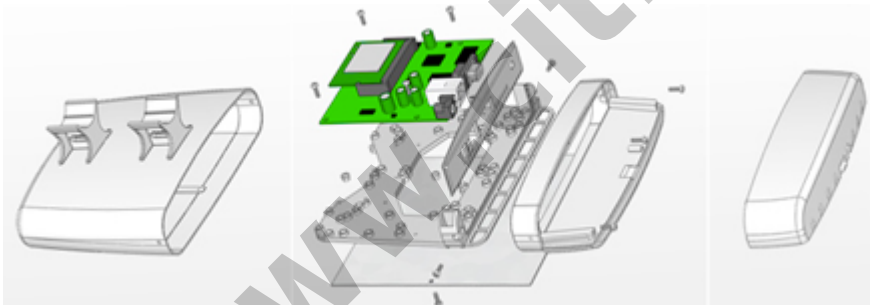

StationBox®-5GHz 20dBi antenna

Kode : RF-SB-5
Brand : Discontinued
Jenis : Discontinued
Harga : Rp 275.000,00

StationBox is a universal enclosure designed for outdoor installations. One of the StationBox's main advantages is its universality and applicability for different kind of devices and antennas from different suppliers. After mounting all components look like one entity. (tidak termasuk pigtail)

The StationBox is made of durable plastic and it consists only of 4 parts. Our outdoor enclosure is provided with compact mounting bracket. In addition, there is a possibility of using NanoBracket for the installation which enables to adjust the enclosure to any direction in range of 90° to each side. The StationBox's design is very simple and it is made with emphasis on its functionality.

The main purpose of this product is not only the installation of the device but also the simplicity of sequential service. The StationBox is ingenious solution for outdoor installations of the antennas and devices that is indicated by its extraordinary features including the long lifetime.

Weather resistance

StationBox[®] is designed to perfectly resist weather anywhere on our planet. It is made of durable ABS plastic, which is though in large temperature ranges and is stabilized to resist ultra-violet (UV) rays. All metal parts are made of aluminium.