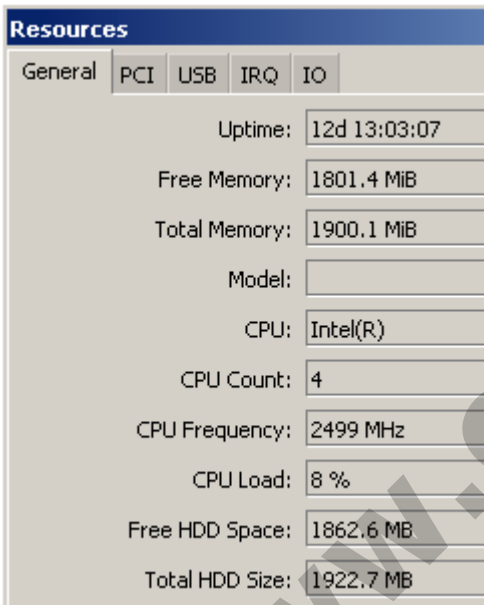

Test Type	Aggregate Result
TCP Routed	3.907 Mb/sec
Contract Of	321.772 Packet/sec
TCP Routed	3.900 Mb/sec
Contract On	321.146 Packet/sec
TCP NAT	3.661 Mb/sec
	301.465 Packet/sec
AES 256 IPSEC ESP	349,4 Mb/sec
AH & MD5	28.771 Packet/sec

* Harga, spesifikasi, dan ketersediaan bisa berubah dan tidak mengikat