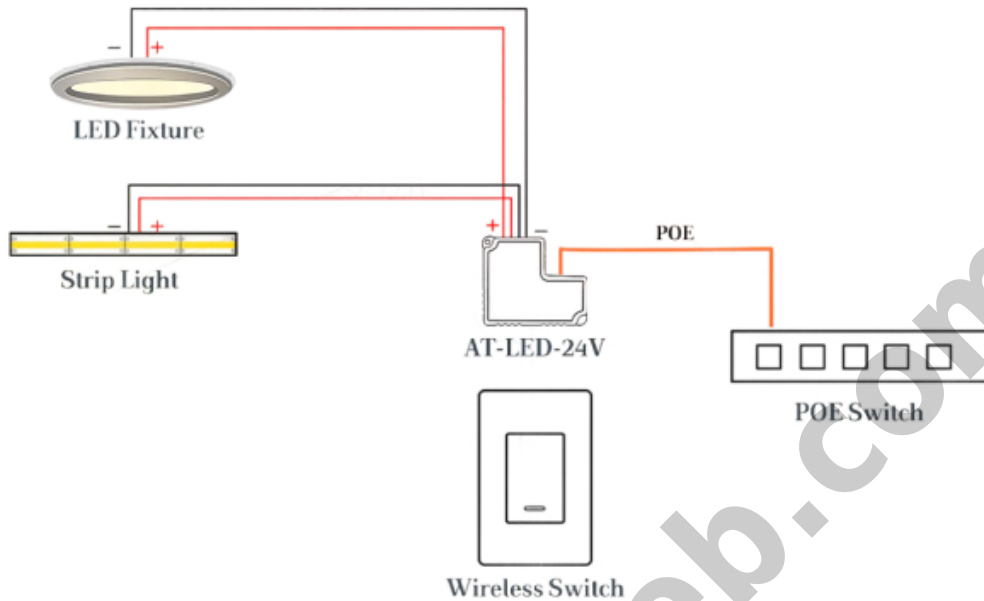

Penawaran Harga Spesial
08112039555

Spesifikasi :

Model Driver	AT-LED-24V
PoE Standard	802.3at compliant PoE driver 2 pair PoE operation 802.3at/af
Dimension	49 mm x 57mm x 22mm
Max Power for Kit	25 watts 25 watts @ 24v requires 802.3at 12 watts @ 24v requires 802.3af
Internal DC-DC conversion	input voltage 44-56v is converted to 24v
DC connector	Push-in
No internal current limiter	max current is 1.1 amps in 802.3at max current is 550 mA in 802.3af
Mount Type	In-wall
Wireless Switch-AT-WS (included)	
Wireless receiver	433mHz
Wireless	Yes
Battery-Free	Yes
Smart	Yes
Control one driver with multiple switches	Yes
Control multiple drivers from one switch	Yes