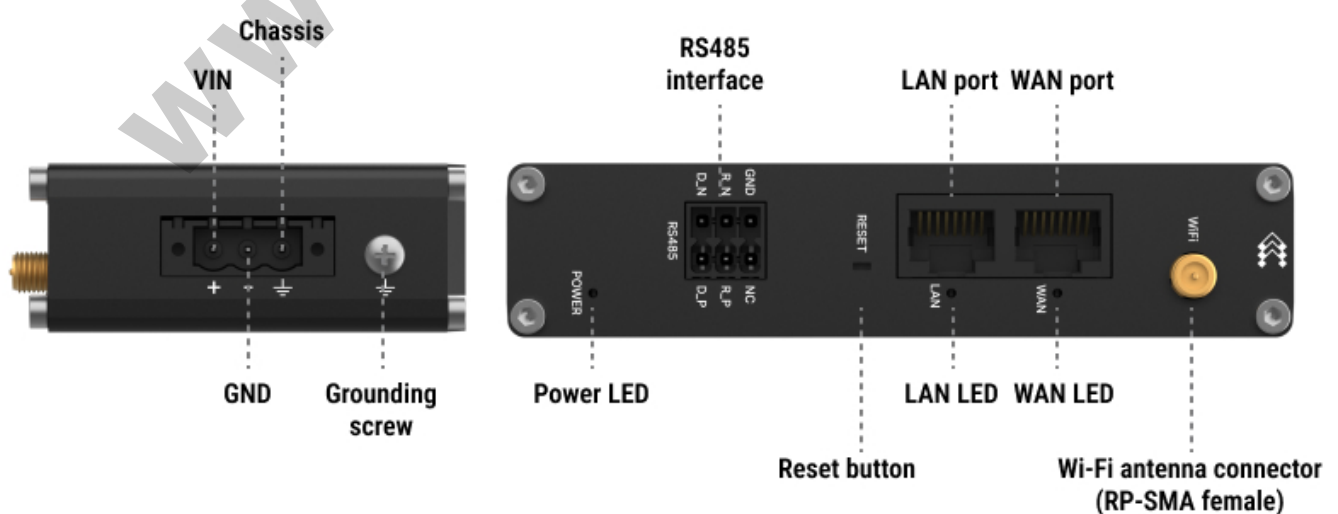

# RUT145 TELTONIKA Industrial Router RS485

**Kode** : RUT145

**Brand** : Teltonika

**Jenis** : Router Desktop

**Harga** : Rp 1.234.000,00

RUT145 is an industrial router with RS485 communication for manufacturing and automation, specifically designed to bridge the communication gap between RS485 field devices and IP networks. It provides seamless Ethernet/Wi-Fi connectivity combined with a native RS485 multi-drop interface. The device, running on RutOS, offers powerful network security and industrial data collection tools. Its narrow, DIN-rail-mountable design and integration with the RMS platform ensure secure remote and cost-efficient remote management at scale.

## Features :

- Connect and manage multiple devices on a single RS-485 multi-drop bus
- Collect and convert industrial data with Data to Server tool and native protocol support
- Narrow footprint with integrated DIN rail mounting and top-entry terminal block power
- Leverage the RMS platform for configuration, maintenance, VPN access, and unlimited data collection