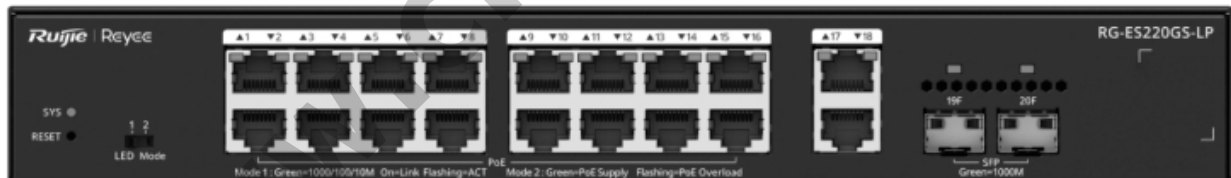

RG-ES220GS-LP REYEE 20-Port Gigabit Smart Cloud Managed PoE Switch

Kode : RG-ES220GS-LP

Brand : Ruijie - Reyee

Jenis : Switch Managed POE

Harga : Rp 2.364.000,00

RG-ES220GS-LP REYEE merupakan Smart Cloud Managed PoE Switch dilengkapi dengan 18x 10/100/1000 Base-T port (16x PoE/PoE+ Out port) dan 2 SFP port. Cocok digunakan untuk kebutuhan SMB (Small Medium Business).

Produk ini merupakan produk Fix Price. Pembelian produk tidak dapat menggunakan diskon apapun.

Penawaran Harga Spesial

 **08112039555**

Specification

Model	RG-ES220GS-LP
Product category	Layer 2
Ports	10/100/1000 BASE-T ports : 18 port (16 port PoE/PoE+) 1GE SFP ports : 2 port
Switching capacity	40 Gbps (bit/s)
MAC address table	8000
Fan	Fanless
Dimensions (W x D x H)	300mm x 223mm x 43.6mm (11.81 in. x 8.78 in. x 1.72 in)
MTBF	> 200,000
Max. PoE budget	130 W
Forwarding rate	29.76 Mpps
Maximum VLAN	16
Surge protection	Service port: ± 6 kV for common mode Power connector: ± 6 kV for common mode and ± 6 kV for differential mode
Power consumption	Less than 15 W with no PoE load (110 V) Less than 14 W with no PoE load (220 V) Less than 160 W with PoE full load (110 V) Less than 157 W with PoE full load (220 V)
Power supply	Fixed power supply. AC power supply: - Rated input voltage: 100 V AC to 240 V AC, 50 Hz to 60 Hz - Maximum input voltage: 90 V AC to 264 V AC, 47 Hz to 63 Hz - Rated input current: 3 A
Operating temperature	0°C to 40°C
Storage temperature	-40°C to +70°C
Operating humidity	10% to 90% RH (non-condensing)