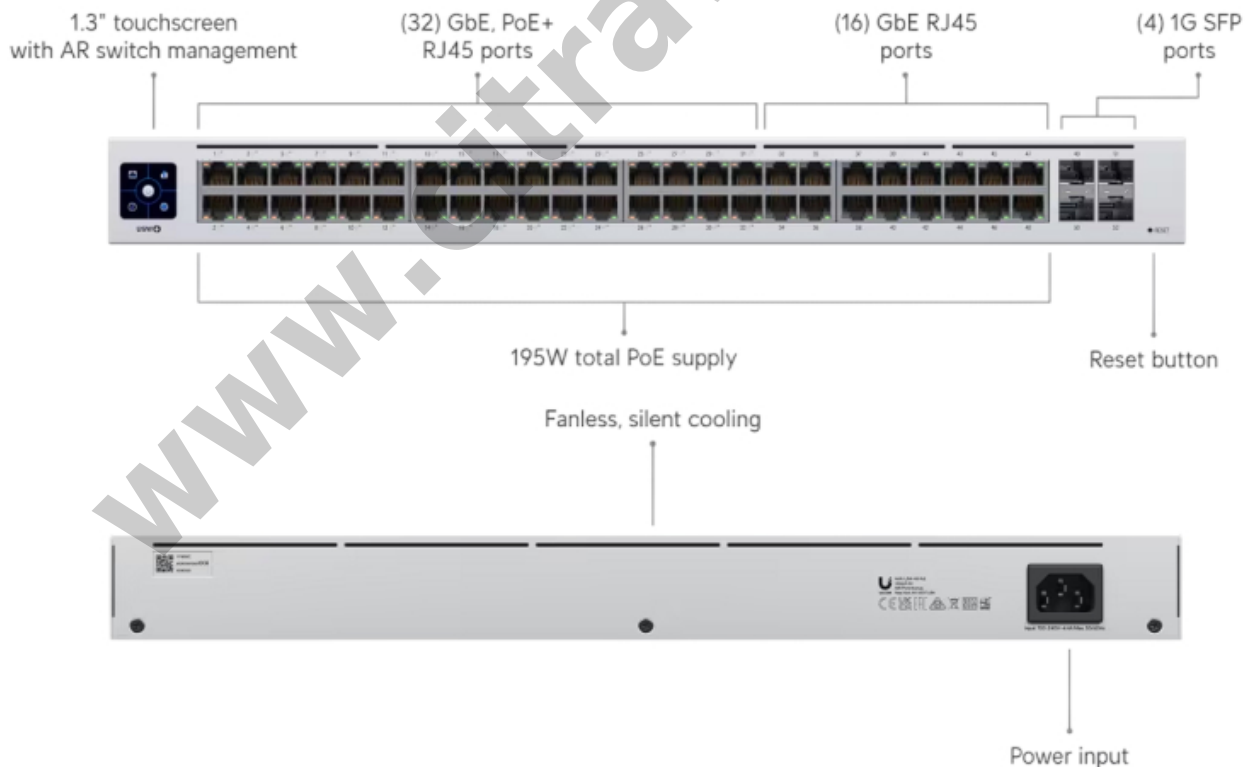

# Standard 48 PoE UNIFI UBIQUITI 48-Port (32 POE+) Switch with 4-Port SFP Uplink

**Kode** : USW-48-POE

**Brand** : Ubiquiti

**Jenis** : Switch Managed POE

**Harga** : Rp 10.630.000,00

USW-48-POE UniFi 48-port, Layer 2 PoE switch with a silent, fanless cooling system.

## Specification

<b>Model</b>	USW-48-POE
--------------	------------

<b>Ports</b>	1 GbE RJ45 : 48 (32 PoE+) 1G SFP : 4
<b>Total PoE Availability</b>	195W
<b>Max. PoE Wattage per Port by PSE</b>	PoE : 15.4W PoE+ : 32W
<b>Layer Type</b>	Layer 2
<b>Switching capacity</b>	104 Gbps
<b>Total Non-Blocking Throughput</b>	52 Gbps
<b>Forwarding rate</b>	77 Mpps
<b>Supported VLANs</b>	1000
<b>MAC address table</b>	16000
<b>Packet Buffer Size</b>	1.5 MB
<b>Dimensions (W x D x H)</b>	442 x 285 x 44 mm
<b>Max. Power Consumption</b>	45W (Excluding PoE Output) 240W (Including PoE Output)
<b>Power Method</b>	Universal input, 100–240V AC, 50/60 Hz
<b>Power Input Method</b>	AC input
<b>Power Supply</b>	AC/DC, internal, 240W
<b>Supported Voltage Range</b>	100-240V AC
<b>Management</b>	Ethernet AR
<b>Heat Dissipation (Excluding PoE Output)</b>	153.54 BTU/hr
<b>Enclosure Material</b>	SGCC steel
<b>Supported Rack Depth</b>	400~1200 mm (15.7-47.2")
<b>LCM Display</b>	1.3" touchscreen
<b>Ambient Operating Temperature</b>	-5 to 40 C (23 to 104 F)
<b>Ambient Operating Humidity</b>	10 to 90% noncondensing
<b>Certifications</b>	CE, FCC, IC, Anatel