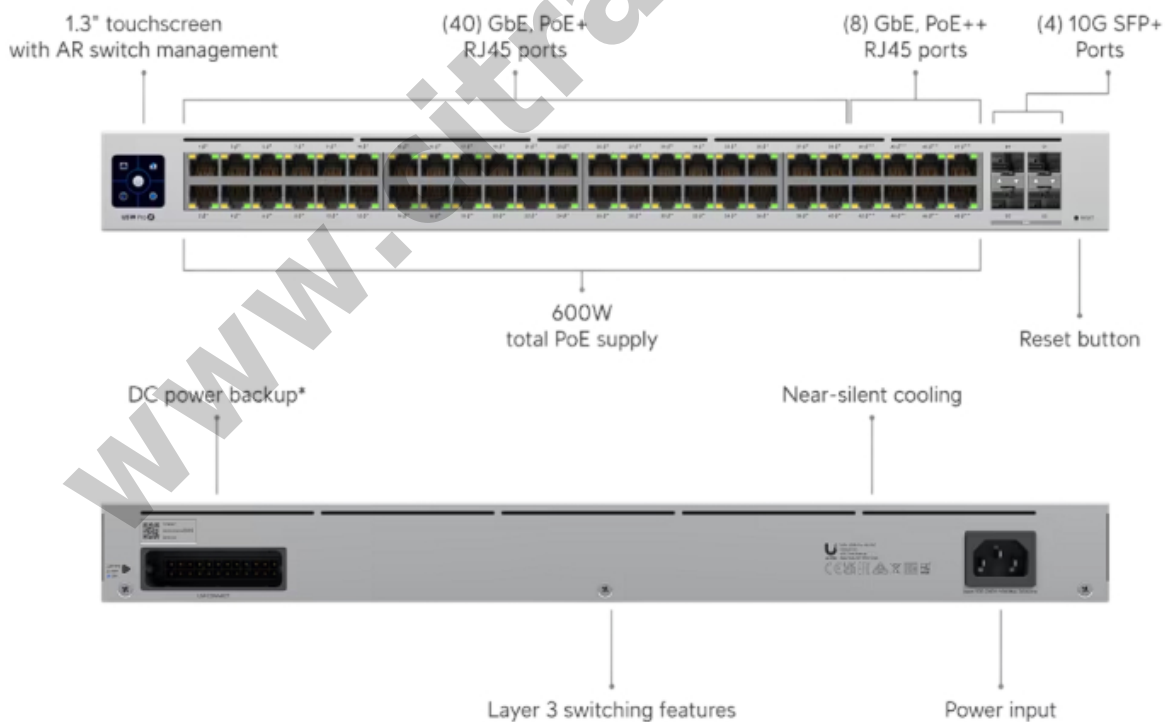

Pro 48 PoE UNIFI UBIQUITI 48-Port POE++ Switch with 4-Port SFP+ Uplink

Kode : USW-PRO-48-POE

Brand : Ubiquiti

Jenis : Switch Managed POE

Harga : Rp 19.176.000,00

USW-PRO-48-POE UniFi 48-port GbE Layer 3 switch with 40-Port GbE PoE+, 8-Port GbE PoE++ and 4-Port SFP+ 10G.

Produk ini merupakan produk Fix Price. Pembelian produk tidak dapat menggunakan diskon apapun.

Penawaran Harga Spesial

 **08112039555**

Specification

Model	USW-PRO-48-POE
--------------	----------------

Ports	1 GbE RJ45 : 48 (40 PoE+; 8 PoE++) 10G SFP+ : 4
Total PoE Availability	600W
Max. PoE Wattage per Port by PSE	PoE : 15.4W PoE+ : 32W PoE++ : 64W
Layer Type	Layer 3
Switching capacity	176 Gbps
Total Non-Blocking Throughput	88 Gbps
Forwarding rate	131 Mpps
Supported VLANs	1000
MAC address table	16000
L3 Table Size	ARP Entries : 4000 IPv4 Routes : 1000
Packet Buffer Size	4 MB
Dimensions (W x D x H)	442 x 400 x 44 mm
Max. Power Consumption	60W (Excluding PoE Output) 660W (Including PoE Output)
Power Method	(1) Universal input, 100—240V AC, 50/60 Hz (1) USP RPS DC input
Power Input Method	AC input
Power Supply	AC/DC, internal, 660W
Supported Voltage Range	100—240V AC
Management	Ethernet AR
Heat Dissipation (Excluding PoE Output)	204.72 BTU/hr
Enclosure Material	SGCC steel
LCM Display	1.3" touchscreen
Ambient Operating Temperature	-5 to 40° C (23 to 104° F)
Ambient Operating Humidity	10 to 90% noncondensing
Certifications	CE, FCC, IC