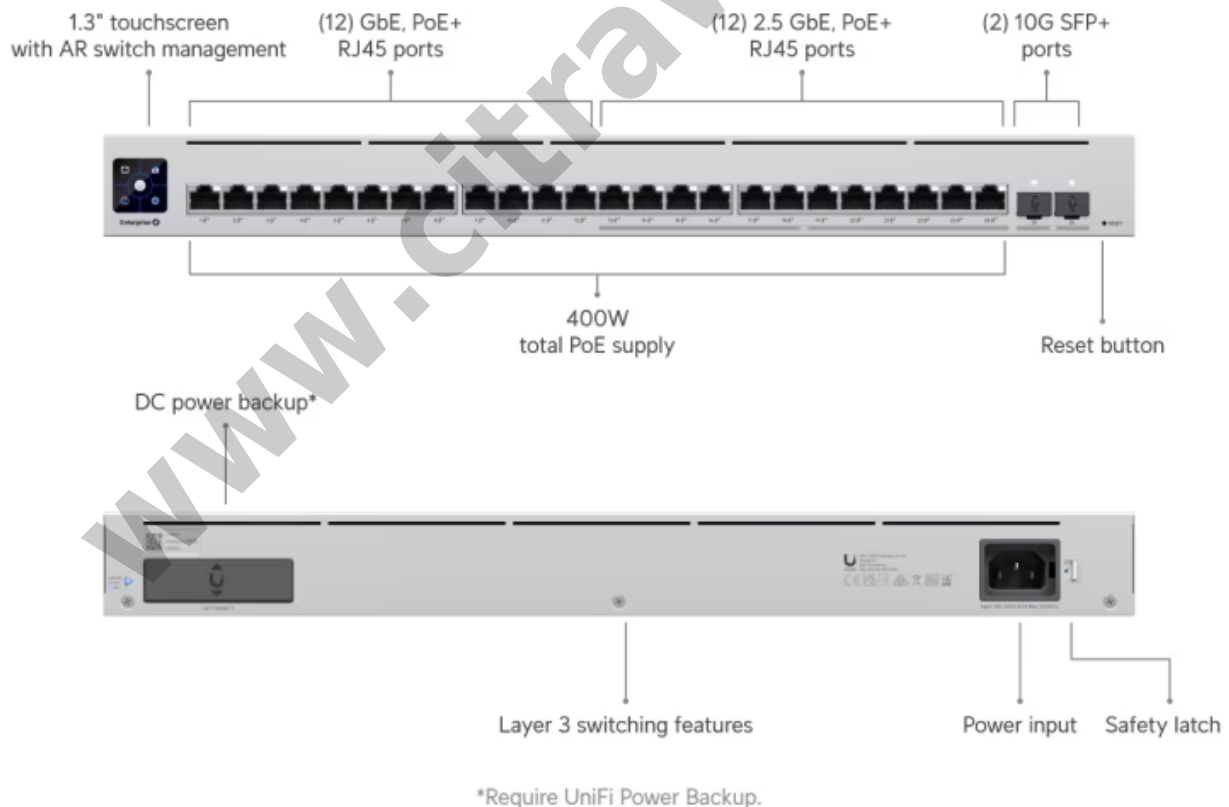

Enterprise 24 PoE UNIFI UBIQUITI 24-Port PoE+ Switch with SFP+ 10G Uplink

Kode : USW-Enterprise-24-POE

Brand : Ubiquiti

Jenis : Switch Managed POE

Harga : Rp 15.400.000,00

USW-Enterprise-24-POE UniFi 24-port, Layer 3 switch with 12-port GbE PoE+, 12-port 2.5 GbE PoE+ and 2-port SFP+ 10G.

Produk ini merupakan produk Fix Price. Pembelian produk tidak dapat menggunakan diskon apapun.

Penawaran Harga Spesial

08112039555

Specification

Model	USW-Enterprise-24-POE