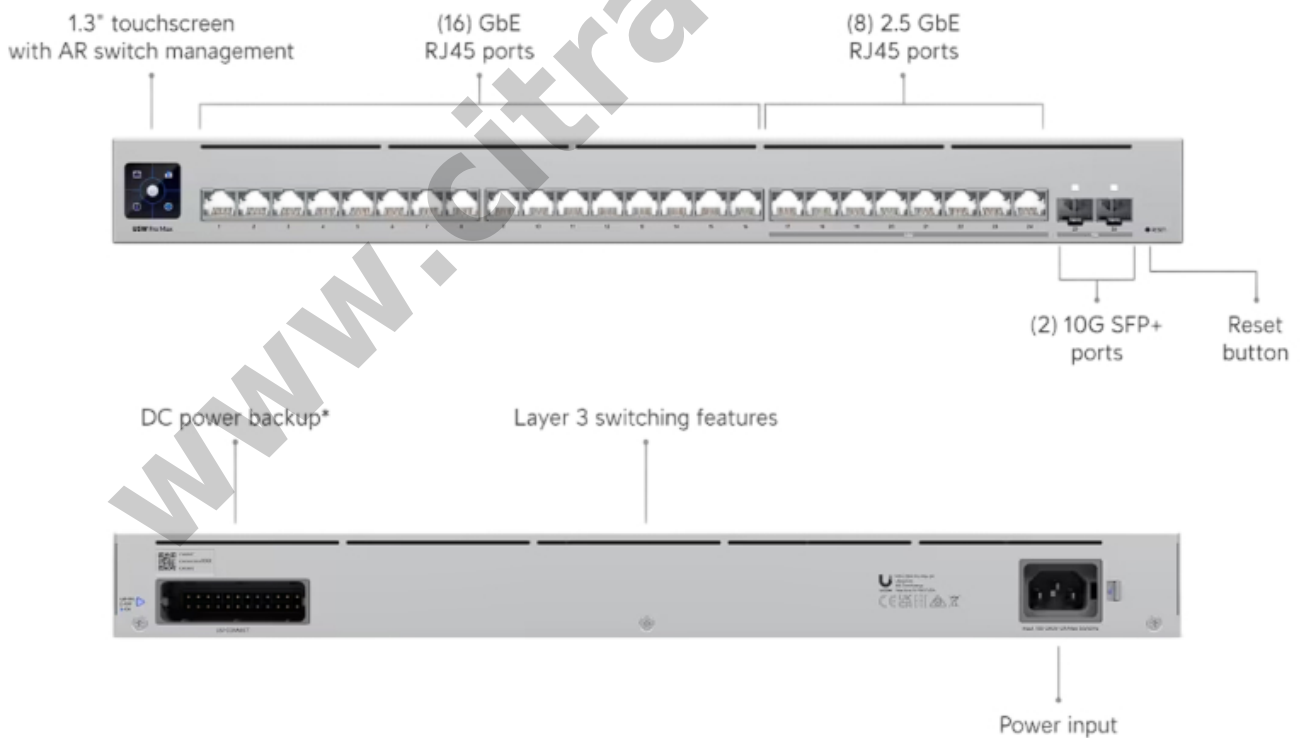

# Pro Max 24 UNIFI UBIQUITI 24-Port with 2-Port SFP+ 10G Switch

**Kode** : USW-Pro-Max-24

**Brand** : Ubiquiti

**Jenis** : Switch Managed

**Harga** : Rp 8.133.000,00

USW-Pro-Max-24 UniFi 24-port, Layer 3 Etherlighting switch with 16-port GbE, 8-port 2.5 GbE, 2-port SFP+ 10G and DC Power Backup.

## Specification

<b>Model</b>	USW-Pro-Max-24
--------------	----------------

<b>Ports</b>	1 GbE RJ45 : 16 2.5 GbE RJ45 : 8 10G SFP+ : 2
<b>Layer Type</b>	Layer 3
<b>Switching capacity</b>	112 Gbps
<b>Total Non-Blocking Throughput</b>	56 Gbps
<b>Forwarding rate</b>	83 Mpps
<b>Supported VLANs</b>	1000
<b>MAC address table</b>	16000
<b>L3 Table Size</b>	ARP Entries : 6000
<b>Dimensions (W x D x H)</b>	442 x 325 x 44 mm
<b>Max. Power Consumption</b>	50W
<b>Power Method</b>	(1) Universal input, 100—240V AC, 50/60 Hz (1) USP RPS DC input
<b>Power Input Method</b>	AC input
<b>Power Supply</b>	AC/DC, internal, 60W
<b>Supported Voltage Range</b>	100—240V AC
<b>Management</b>	Ethernet AR
<b>Heat Dissipation (Excluding PoE Output)</b>	170.6 BTU/hr
<b>Enclosure Material</b>	SGCC steel
<b>Supported Rack Depth</b>	400~1200 mm (15.7-47.2")
<b>LCM Display</b>	1.3" touchscreen
<b>Ambient Operating Temperature</b>	-5 to 40 C (23 to 104 F)
<b>Ambient Operating Humidity</b>	10 to 90% noncondensing
<b>Certifications</b>	CE, FCC, IC