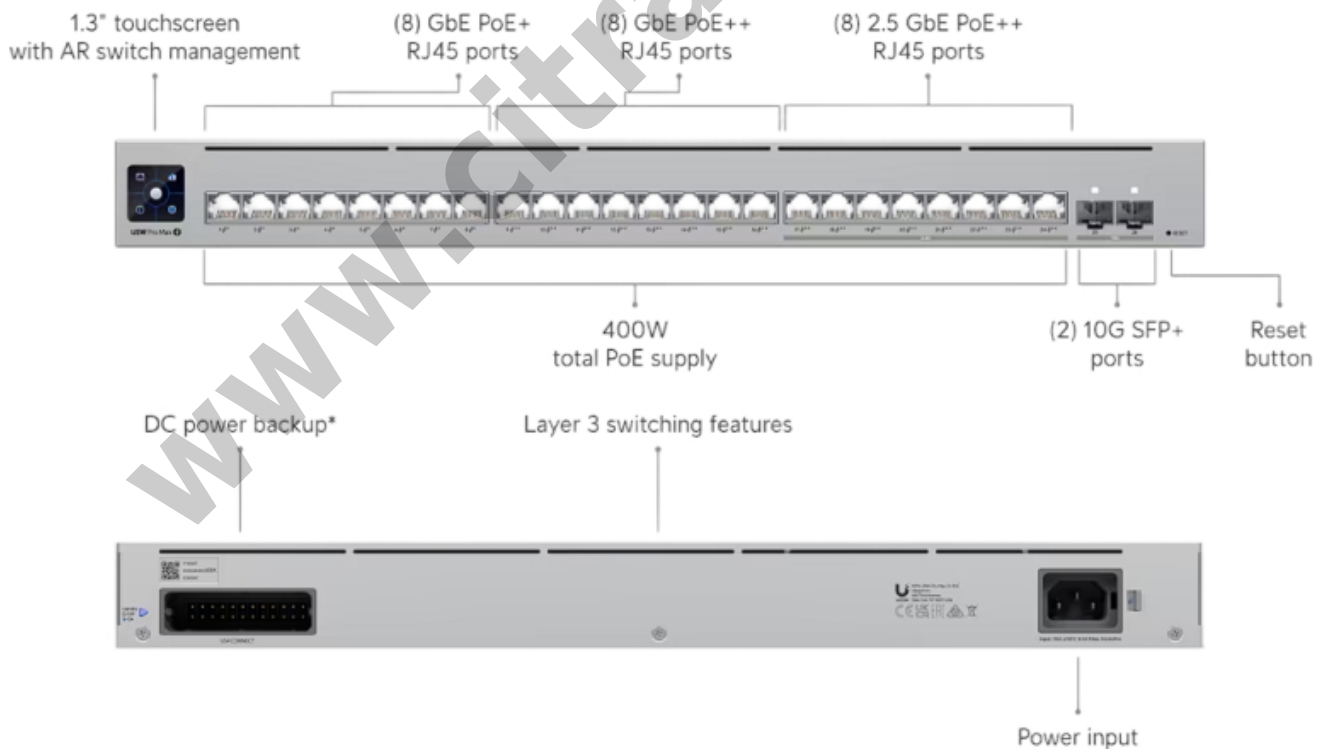

# Pro Max 24 PoE UNIFI UBIQUITI 24-Port POE with 2-Port SFP+ 10G Switch

**Kode** : USW-Pro-Max-24-PoE

**Brand** : Ubiquiti

**Jenis** : Switch Managed POE

**Harga** : Rp 14.572.000,00

USW-Pro-Max-24-PoE UniFi 24-port, Layer 3 Etherlighting switch with 8-port GbE PoE+, 8-port GbE PoE++, 8-port 2.5 GbE PoE++, 2-port SFP+ 10G and versatile mounting options.

## Specification

<b>Model</b>	USW-Pro-Max-24-PoE
<b>Ports</b>	1 GbE RJ45 : 16 (8 PoE+; 8 PoE++) 2.5 GbE RJ45 : 8 (All PoE+) 10G SFP+ : 2
<b>Total PoE Availability</b>	400W
<b>Max. PoE Wattage per Port by PSE</b>	PoE : 15.4W PoE+ : 32W PoE++ : 64W
<b>Layer Type</b>	Layer 3
<b>Switching capacity</b>	112 Gbps
<b>Total Non-Blocking Throughput</b>	56 Gbps
<b>Forwarding rate</b>	83 Mpps
<b>Supported VLANs</b>	1000
<b>MAC address table</b>	16000
<b>L3 Table Size</b>	ARP Entries : 6000
<b>Packet Buffer Size</b>	1.5 MB
<b>Dimensions (W x D x H)</b>	442 x 325 x 44 mm
<b>Max. Power Consumption</b>	50W (Excluding PoE Output) 450W (Including PoE Output)
<b>Power Method</b>	(1) Universal input, 100—240V AC, 50/60 Hz (1) USP RPS DC input
<b>Power Input Method</b>	AC input
<b>Power Supply</b>	AC/DC, internal, 550W
<b>Supported Voltage Range</b>	100—240V AC
<b>Management</b>	Ethernet AR
<b>Heat Dissipation (Excluding PoE Output)</b>	170.6 BTU/hr
<b>Enclosure Material</b>	SGCC steel
<b>Supported Rack Depth</b>	400~1200 mm (15.7-47.2")
<b>LCM Display</b>	1.3" touchscreen
<b>Ambient Operating Temperature</b>	-5 to 40 C (23 to 104 F)
<b>Ambient Operating Humidity</b>	10 to 90% noncondensing
<b>Certifications</b>	CE, FCC, IC