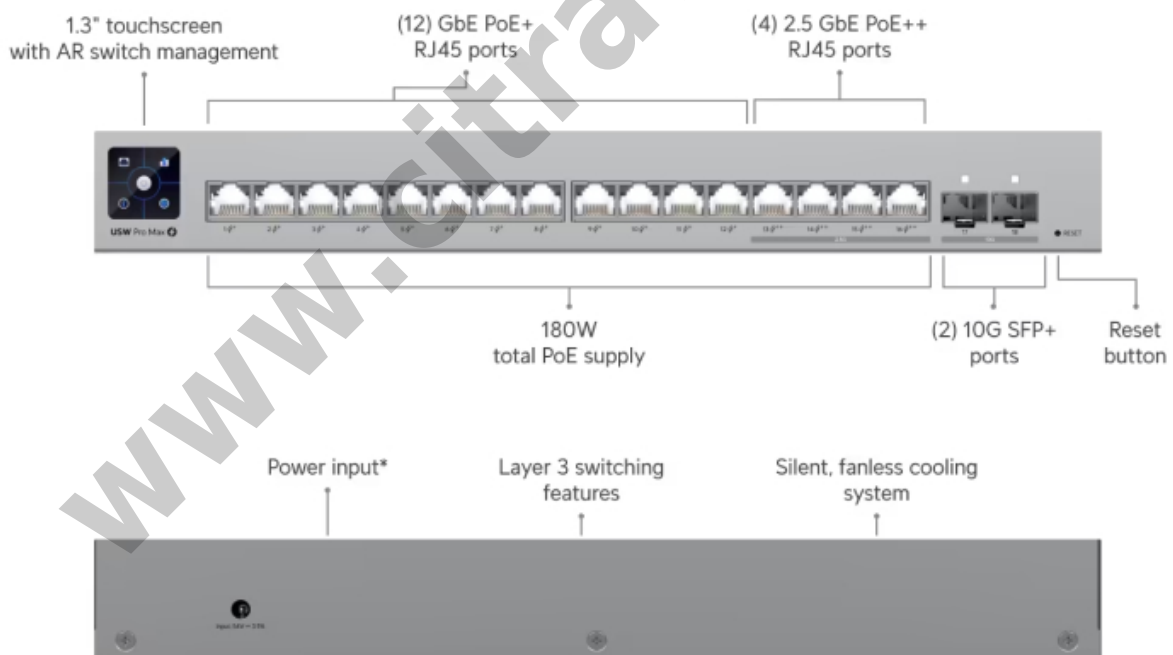

Pro Max 16 PoE UNIFI UBIQUITI 16-Port POE with 2-Port SFP+ 10G Switch

Kode : USW-Pro-Max-16-PoE

Brand : Ubiquiti

Jenis : Switch Managed POE

Harga : Rp 7.590.000,00

USW-Pro-Max-16-PoE UniFi 16-port, Layer 3 Etherlighting switch with 12-port GbE PoE+, 4-port 2.5 GbE PoE++, 2-port SFP+ 10G and versatile mounting options.

Produk ini merupakan produk Fix Price. Pembelian produk tidak dapat menggunakan diskon apapun.

Penawaran Harga Spesial

08112039555

*54V, 210W DC power adapter included.

Specification