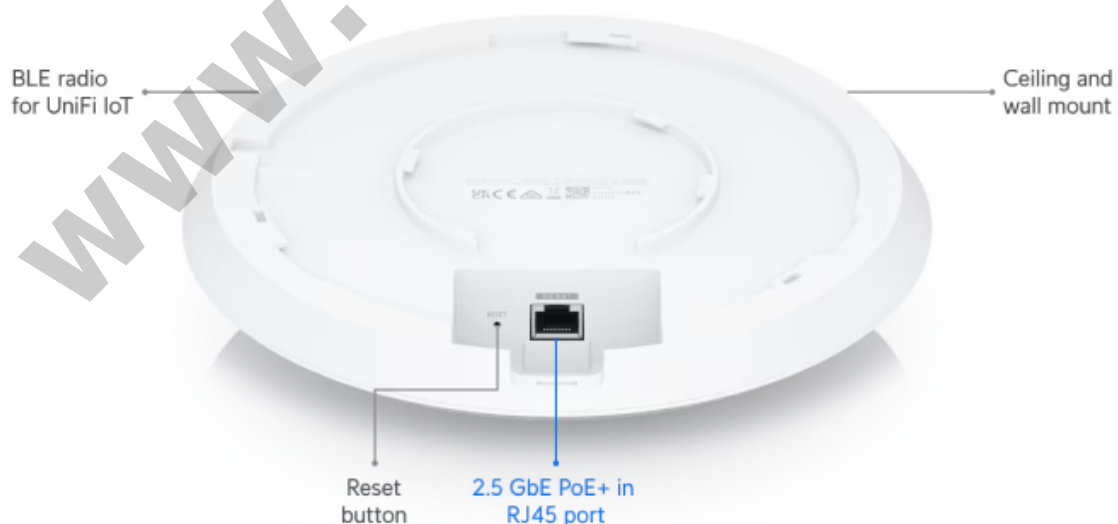

U6 Enterprise UNIFI UBIQUITI WiFi 6 Access Point

Kode : U6-Enterprise
Brand : Ubiquiti
Jenis : Wireless Indoor
Harga : Rp 5.584.000,00

Ceiling-mounted WiFi 6E AP with 10 spatial streams to provide seamless, multi-band coverage within high client density environments.

Penawaran Harga Spesial

 **08112039555**

Specification

Model	U6-Enterprise
WiFi Standard	WiFi 6E
Spatial Streams	10
Coverage Area	140 m ² (1,500 ft ²)
Max. Client Count	600+
Mounting	Ceiling, Wall (Pro Mount Included)
Power Method	PoE+
MIMO	6 GHz : 4 x 4 (DL/UL MU-MIMO) 5 GHz : 4 x 4 (DL/UL MU-MIMO) 2.4 GHz : 2 x 2 (DL/UL MU-MIMO)
Max. Data Rate	6 GHz : 4.8 Gbps (BW160) 5 GHz : 4.8 Gbps (BW160) 2.4 GHz : 573.5 Mbps (BW40)
Antenna Gain	6 GHz : 6 dBi 5 GHz : 5.3 dBi 2.4 GHz : 3.2 dBi
Max. TX Power	6 GHz : 26 dBm 5 GHz : 26 dBm 2.4 GHz : 22 dBm
Max. BSSIDs	8 per Radio
Supported Data Rates	802.11ax (WiFi 6/6E) : 7.3 Mbps to 4.8 Gbps (MCS0 - MCS11 NSS1/2/3/4, HE 20/40/80/160) 802.11ac (WiFi 5) : 6.5 Mbps to 3.4 Gbps (MCS0 - MCS9 NSS1/2/3/4, VHT 20/40/80/160) 802.11n : 6.5 Mbps to 600 Mbps (MCS0 - MCS31, HT 20/40)
Dimensions (W x D x H)	220 x 48 mm
Max. Power Consumption	22W
Supported Voltage Range	44-57V DC
Networking Interface	(1) 1/2.5 GbE RJ45 port
Management	Ethernet Bluetooth
Channel Bandwidth	HT 20/40, VHT 20/40/80/160, HE 20/40/80/160 (MHz)
Certifications	CE, FCC, IC
Operating Frequency	Worldwide: 2400 - 2483.5 MHz 5150 - 5725 MHz 5925 - 7125 MHz