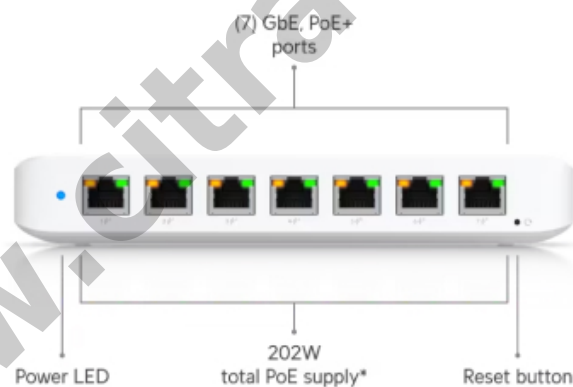

Ultra 210W UNIFI UBIQUITI 8-Port Gigabit POE Switch

Kode : USW-Ultra-210W

Brand : Ubiquiti

Jenis : Switch Managed POE

Harga : Rp 3.610.000,00

USW-Ultra-210W UniFi 8 port GbE PoE+ Switch Layer 2 powered by PoE + +input, 210W power adapter included, with versatile mounting options

Produk ini merupakan produk Fix Price. Pembelian produk tidak dapat menggunakan diskon apapun.

Penawaran Harga Spesial

 **08112039555**

Specification

Model	USW-Ultra-210W
Ports	8 1 GbE RJ45 (7 PoE+; 1 PoE++ input)
Max. PoE Output	Up to PoE+
Total PoE Availability	PoE++ input: 42W PoE+ input: 16W 60W PoE adapter input: 42W 60W AC adapter input: 52W 210W AC adapter input: 202W
Layer Type	Layer 2
Switching capacity	16 Gbps
Total Non-Blocking Throughput	8 Gbps
Forwarding rate	12 Mpps
Supported VLANs	256
MAC address table	4000
Dimensions (W x D x H)	203 x 76 x 33 mm
Max. PoE Wattage per Port by PSE (PoE+)	30W
Max. Power Consumption	9W (Excluding PoE Output) with PoE input 8W (Excluding PoE Output) with adapter input 210W (Including PoE Output) with 210W AC adapter input
Power Method	(1) AC/DC adapter (Included) (1) PoE++
Power Input Method	DC Input PoE
Power Supply	AC/DC, external, 210W
Supported Voltage Range	50—57V DC/PoE
Management	Ethernet
Heat Dissipation (Excluding PoE Output)	30.708 BTU/hr 27.296 BTU/hr
Enclosure Material	Polycarbonate
Ambient Operating Temperature	PoE++ input: -30 to 60 C (-22 to 140 F) 210W AC adapter input: -20 to 60 C (-4 to 140 F)
Ambient Operating Humidity	10 to 90% noncondensing
Certifications	CE, FCC, IC