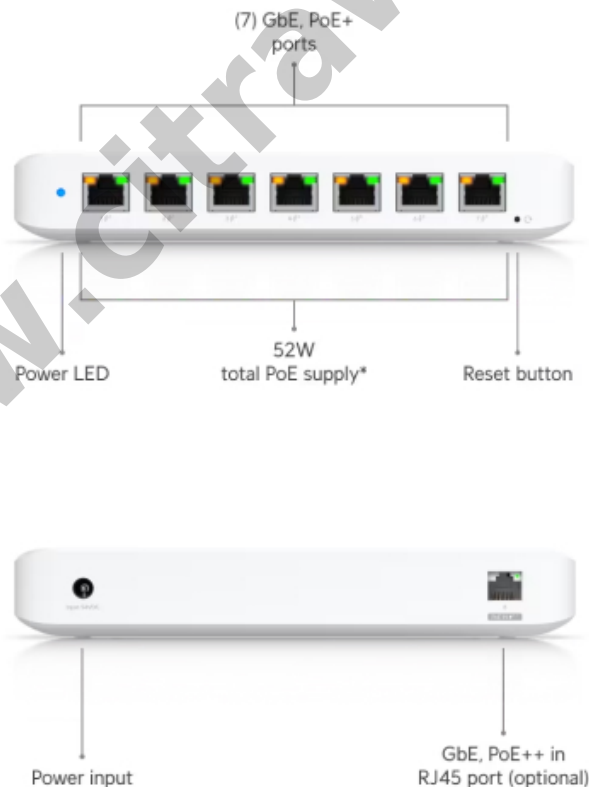

# Ultra 60W UNIFI UBIQUITI 8-Port Gigabit POE Switch

**Kode** : USW-Ultra-60W  
**Brand** : Ubiquiti  
**Jenis** : Switch Managed POE  
**Harga** : Rp 2.618.000,00

USW-Ultra-60W UniFi A compact, Layer 2, 8-port GbE PoE switch with versatile mounting options (52W PoE).

## Specification

<b>Model</b>	USW-Ultra-60W
--------------	---------------

<b>Ports</b>	8 x 1 GbE RJ45 (7 PoE+; 1 PoE++ input)
<b>Max. PoE Output</b>	Up to PoE+
<b>Total PoE Availability</b>	PoE++ input: 42W PoE+ input: 16W 60W PoE adapter input: 42W 60W AC adapter input: 52W
<b>Layer Type</b>	Layer 2
<b>Switching capacity</b>	16 Gbps
<b>Total Non-Blocking Throughput</b>	8 Gbps
<b>Forwarding rate</b>	12 Mpps
<b>Supported VLANs</b>	256
<b>MAC address table</b>	4000
<b>Dimensions (W x D x H)</b>	203 x 76 x 33 mm
<b>Max. PoE Wattage per Port by PSE (PoE+)</b>	30W
<b>Max. Power Consumption</b>	9W (Excluding PoE Output) with PoE input 8W (Excluding PoE Output) with adapter input
<b>Power Method</b>	(1) AC/DC adapter (Included) (1) PoE++
<b>Power Input Method</b>	DC Input PoE
<b>Power Supply</b>	AC/DC, external, 60W
<b>Supported Voltage Range</b>	50—57V DC/PoE
<b>Management</b>	Ethernet
<b>Heat Dissipation (Excluding PoE Output)</b>	30.708 BTU/hr 27.296 BTU/hr
<b>Enclosure Material</b>	Polycarbonate
<b>Ambient Operating Temperature</b>	PoE++ input: -30 to 60 C (-22 to 140 F) 60W AC adapter input: -20 to 45 C (-4 to 113 F)
<b>Ambient Operating Humidity</b>	10 to 90% noncondensing
<b>Certifications</b>	CE, FCC, IC