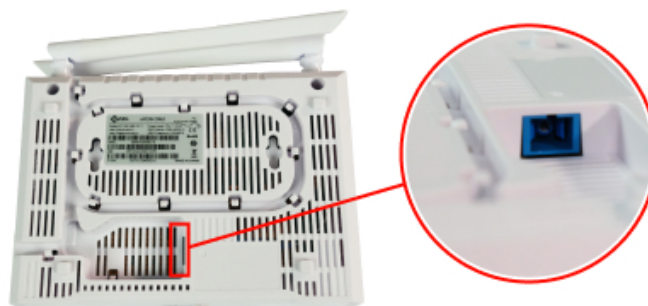

FD512XW-R460 C-DATA 1GE 1FE WIFI XPON ONU

Kode : FD512XW-R460

Brand : C-Data

Jenis : FTTH ONT/ONU/MDU

Harga : Rp 270.000,00

Rp-305.000,00

FD512XW-X-R460 C-DATA dual-mode ONU supports EPON and GPON two modes access. The ONU automatically switches into the corresponding PON mode by identifying the local OLT mode to complete GPON or EPON adaptive access.

***Spesifikasi perangkat dijual bisa berbeda dengan yang ditampilkan karena menyesuaikan dengan regulasi di Indonesia.**

Penawaran Harga Spesial

 08112039555

- In compliant with IEEE802.3ah and ITU - T G.984 standard
- Support ONU auto-discovery/Link detection/remote upgrade of software
- Meet 802.11 b/g/n technical standards
- Support multicast function
- Support DHCP/Static/PPPOE internet mode
- Support port-binding
- Support OAM/OMCI remote management
- Support data encryption and decryption function
- Support Dynamic Bandwidth Allocation (DBA)
- Support MAC filter and URL access control
- Support power-off alarm function, easy for linkproblem detection
- Specialized design for system breakdown prevention to maintain stable system
- EMS network management based on SNMP ,convenient for maintenance