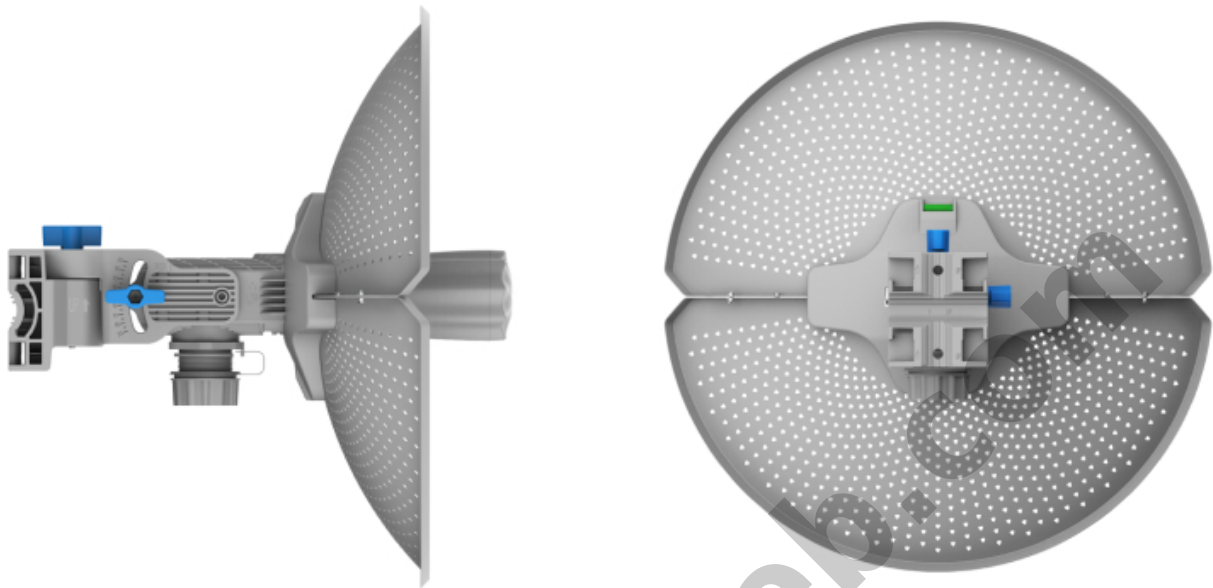

RG-AirMetro460G REYEE Gigabit CPE 5GHz

Kode : RG-AirMetro460G

Brand : Ruijie - Reeye

Jenis : Wireless PTP

Harga : Rp 954.000,00

Ruijie RG-AirMetro460G Ruijie Reeye 1x 10/100/1000 Mbps Port with 23 dBi antenna gain.

Penawaran Harga Spesial

 08112039555

- PTP Max. 15 km Working Distance
- PTMP Easy Pairing All in 30 sec
- 24 V Passive PoE
- IP65, 6 kV Surge Protection and ± 24 kV ESD against Harsh Environment
- 220.32 km/h (137 mph) Wind Survivability
- All-in-one Cloud Management Simplifies the User Journey

Specification

Model	RG-AirMetro460G
Gain	23 dBi
Angle	H: 9°, V: 9°
Capacity	5 GHz, 867 Mbps
Frequency Range*	Indonesia : 2400-2483.5 MHz, EIRP ≤ 27 dBm 5725-5825 MHz, EIRP ≤ 23 dBm
Management Radio	2.412GHz-2.472GHz
Channel Width	20/40/80MHz
Service Ports	1x 10/100/1000 Mbps
Power	24 V Passive PoE
Power Consumption	≤ 12 W
Surge Protection	6 kV
Operating temperature	-40°C - 70°C
MTBF	>400.000H
IP Rating	IP65