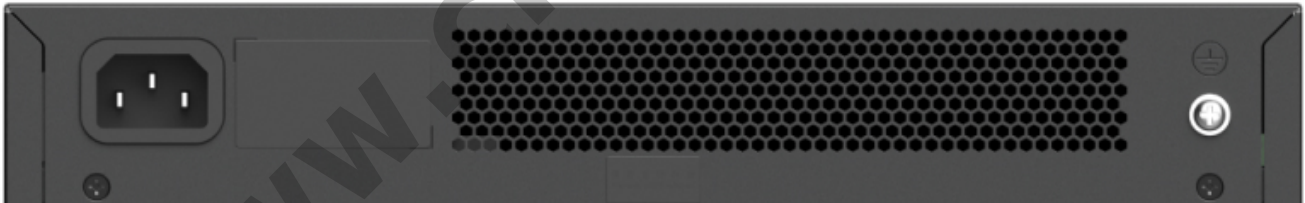

RG-ES116G-L REYEE 16-Port 10/100/1000 Mbps Unmanaged Non-PoE Switch

Kode : RG-ES116G-L

Brand : Ruijie - Reeye

Jenis : Switch Unmanaged

Harga : Rp 797.000,00

RG-ES116G-L Ruijie Reeye 16-Port 10/100/1000 Mbps Unmanaged Non-PoE Switch with Steel Case.

Produk ini merupakan produk Fix Price. Pembelian produk tidak dapat menggunakan diskon apapun.

Penawaran Harga Spesial

 **08112039555**

Specification

Model	RG-ES116GL
Ports	16*10/100/1000 Base-T ports
Operating mode	Half-duplex, full-duplex, auto-negotiation mode Support auto MDI/MDIX
Switching capacity	32Gbps

Packet forwarding rate	23.8Mpps
MAC address	8000
Power supply	100V AC to 240V AC, 0.6 A
Power consumption	11W
Surge Protection	4 kV
Fan	Fanless
Dimensions (W x D x H)	280 x 125 x 43.6mm
Operating temperature	0 to 45 C
Storage temperature	-40 to 70 C
Operating humidity	10% to 90% RH
Storage humidity	5% to 95% RH
MTBF	> 200,000 hrs