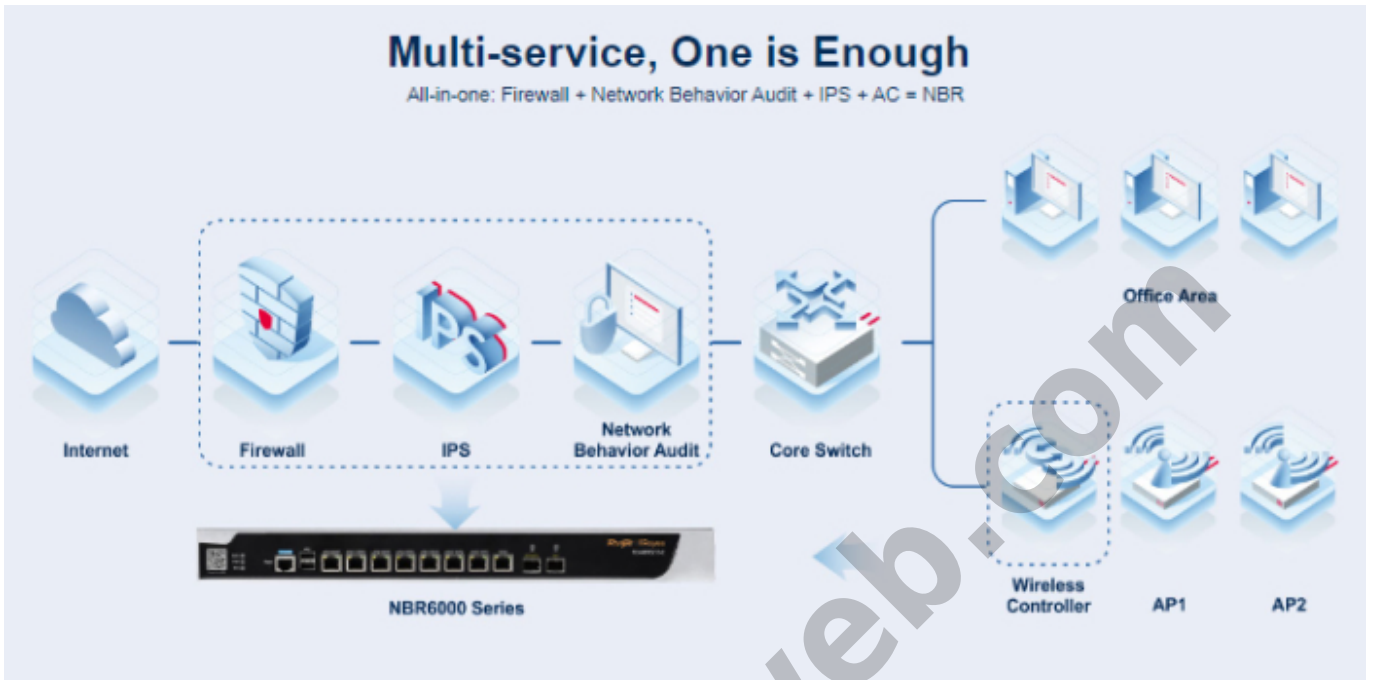

# RG-NBR6215-E REYEE High-performance Cloud Managed Security Router

**Kode** : RG-NBR6215-E

**Brand** : Ruijie - Reeye

**Jenis** : Discontinued

RG-NBR6215-E Ruijie Reeye High-performance Cloud Managed Security Router.

**Produk ini merupakan produk Fix Price. Pembelian produk tidak dapat menggunakan diskon apapun.**

Penawaran Harga Spesial

 **08112039555**

- High performance, "All-in-One" cloud managed security router
- All-in-one: firewall + network behavior audit + IPS + AC = NBR
- Open API, freely third party Integration
- Accurate screen mirroring, one-to-one guest room screen mirroring
- L7 DPI and intelligent flow control in VPN tunnels
- Integrated wireless AC, free to use

#### Specification

<b>Model</b>	RG-NBR6215-E
<b>CPU</b>	4 Cores, 1.2 GHz
<b>RAM/SDRAM</b>	2 GB
<b>Flash</b>	8 MB
<b>Hard Disk Drive</b>	1 TB (Not delivered with the router, can be added)

<b>WAN Port</b>	1 x 10/100/1000 Base-T port
<b>LAN Port</b>	1 x 10/100/1000 Base-T port
<b>LAN/WAN Switchable Port</b>	6 x 10/100/1000 Base-T port 1x 1GBase-X SFP ports 1x 10GBase-X SFP+ port
<b>Throughput</b>	2.5 Gbps
<b>Client (Recommended)</b>	2000
<b>LED</b>	1x System Status LED 1 x Power Status LED 1x SATA LED
<b>Button</b>	1x Power button
<b>Mounting Method</b>	Rack-mounted
<b>Rack Size</b>	1U 19-inch Rack-mounted
<b>Fan</b>	2
<b>Operating Temperature</b>	0°C to 45°C (32°F to 113°F)
<b>Operating Humidity</b>	10% to 90% RH (non-condensing)
<b>Max Managed Access Points</b>	64 Access points or 128 wall-mounted access points
<b>PPPoE Server Accounts</b>	2000
<b>Internet Access Mode</b>	PPPoE Client, DHCP Client, Static IP
<b>LAN Port Link Aggregation</b>	Yes
<b>Authentication</b>	Portal Authentication Password Authentication Voucher Authentication SMS Authentication
<b>L2TP/PPTP Tunnels</b>	1000
<b>L2TP/IPsec VPN Performance</b>	1000 Mbps
<b>Dimensions (W x D x H)</b>	440 x 43.6 x 200 mm (without rubber pads)
<b>Package Dimension (W x D x H)</b>	560 x 470 x 380 mm