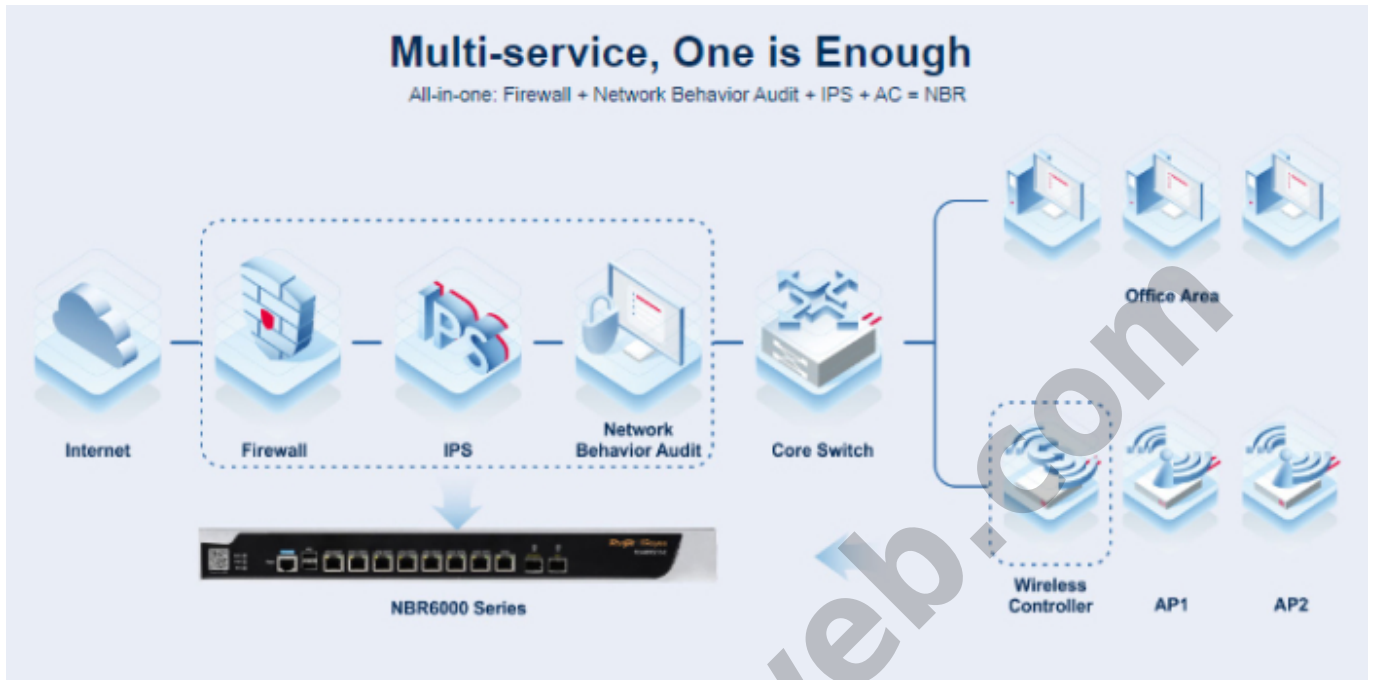

# RG-NBR6205-E REYEE High-performance Cloud Managed Security Router

**Kode** : RG-NBR6205-E

**Brand** : Ruijie - Reeye

**Jenis** : Router Rackmount

RG-NBR6205-E Ruijie Reeye High-performance Cloud Managed Router.

**Produk ini merupakan produk Fix Price. Pembelian produk tidak dapat menggunakan diskon apapun.**

Penawaran Harga Spesial

 **08112039555**

- High performance, "All-in-One" cloud managed security router
- All-in-one: firewall + network behavior audit + IPS + AC = NBR
- Open API, freely third party Integration
- Accurate screen mirroring, one-to-one guest room screen mirroring
- L7 DPI and intelligent flow control in VPN tunnels
- Integrated wireless AC, free to use

#### Specification

<b>Model</b>	RG-NBR6205-E
<b>CPU</b>	2 Cores, 1.2 GHz
<b>RAM/SDRAM</b>	2 GB
<b>Flash</b>	8 MB
<b>Hard Disk Drive</b>	1 TB (Not delivered with the router, can be added)

<b>WAN Port</b>	1 x 10/100/1000 Base-T port
<b>LAN Port</b>	1 x 10/100/1000 Base-T port
<b>LAN/WAN Switchable Port</b>	6 x 10/100/1000 Base-T port 2x 1GBase-X SFP Ports
<b>Throughput</b>	1.5 Gbps
<b>Client (Recommended)</b>	500
<b>LED</b>	1x System Status LED 1 x Power Status LED 1x SATA LED
<b>Button</b>	1x Power button
<b>Mounting Method</b>	Rack-mounted
<b>Rack Size</b>	1U 19-inch Rack-mounted
<b>Fan</b>	2
<b>Operating Temperature</b>	0°C to 45°C (32°F to 113°F)
<b>Operating Humidity</b>	10% to 90% RH (non-condensing)
<b>Max Managed Access Points</b>	32 Access points or 64 wall-mounted access points
<b>PPPoE Server Accounts</b>	500
<b>Internet Access Mode</b>	PPPoE Client, DHCP Client, Static IP
<b>LAN Port Link Aggregation</b>	Yes
<b>Authentication</b>	Portal Authentication Password Authentication Voucher Authentication SMS Authentication
<b>L2TP/PPTP Tunnels</b>	400
<b>L2TP/IPsec VPN Performance</b>	400 Mbps
<b>Dimensions (W x D x H)</b>	440 x 43.6 x 200 mm (without rubber pads)
<b>Package Dimension (W x D x H)</b>	560 x 470 x 380 mm